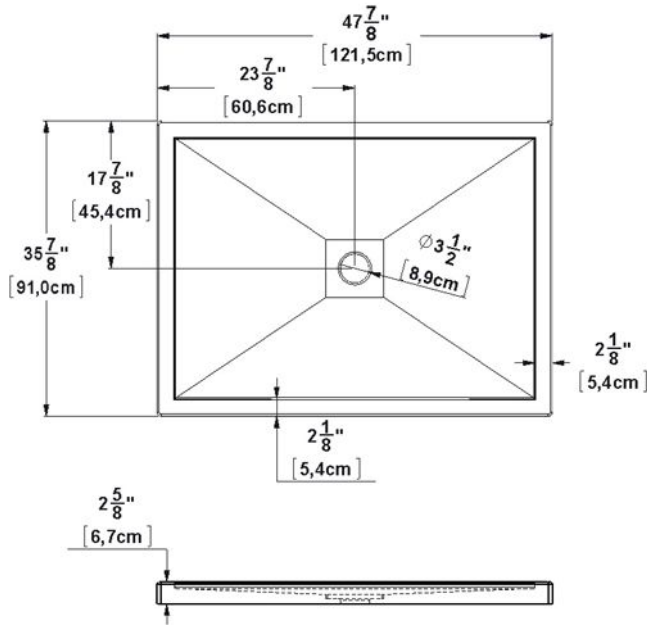

**Base 48x36 square drain cover**

Product code: **SB4836**

Nominal dimensions: **48" x 36" x 2.625" [121.9 cm x 91.4 cm x 6.7 cm]**

Material: **acrylic**

Draft revision : **20170322102200**

**Draft and specs**

**Specifications**

Textured floor: **no**

Footrest: **no**

Characteristics:

**Remarks**

All measures have a precision of  $\pm 1/4"$  (0,63cm)  
If a measure is present on one side only, part is symmetrical