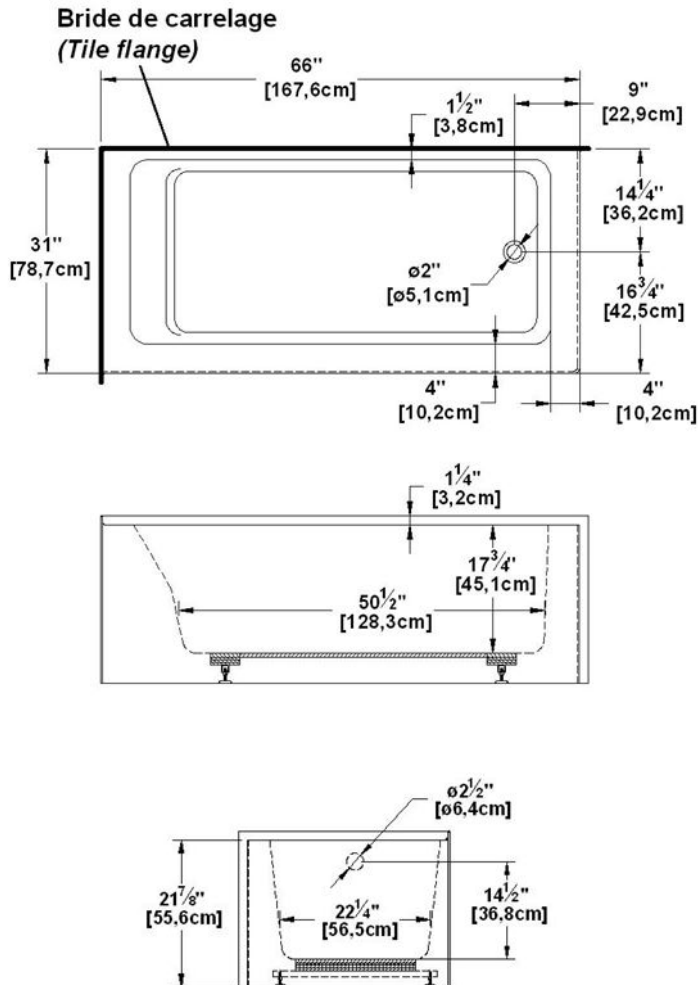

**Loft 6631 R-SFR - Right hand drain, 2 Skirts (Front and Right)**

Series : **Authentik Signature**

Nominal dimensions: **66" x 31" x 22" [167.6 cm x 78.7 cm x 55.9 cm]**

Seats : **1**

Product code: **LO6631R-SFR**

Draft revision : **2017032014000**

Lumbar support : **yes**

Arm rests : **no**

Low-profile available : **no**

**Draft and specs**

Specifications
Capacity: <b>46 IMP Gal. / 59.9 US Gal. / 209.1 liters</b>
AeroMassage™: <b>40 Easy Clean™ air jets</b>
Super AeroMassage™: <b>AeroMassage™ + 12 Easy Clean™ air jets</b>
Comfort Air™: <b>40 Easy Clean™ air jets</b>
Characteristics: <b>2 integrated skirts</b>

Remarks
All measures have a precision of ± 1/4" (0,63cm)
If a measure is present on one side only, part is symmetrical
*internal dimensions taken at 4" (10cm) from bath bottom
*capacity is measured by filling the bath to 1-1/2" under the overflow