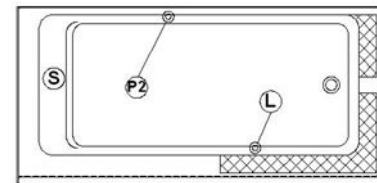

When ordered with a linear overflow (BDW), the installation panel option is mandatory.

Additional(s) note(s)

Integrated acrylic tile flanges. If system, delivered with keypad not installed. Available in white only. When ordered with AeroMassage™ or Super AeroMassage™, blower must be remote mounted. Only one handle can be factory installed.

Legend	
S Blower	L Chromotherapy light
P1 Pump	P2 Grab bar
C Keypad	
Recommended faucets drilling location*	
Deck cut-out line - - - - -	

*It is possible to install the faucets elsewhere on the product. The installer must verify that there are no piping or wires before drilling.

IMPORTANT NOTE: Specifications, dimensions and models are subject to change.

Visit our website <http://www.oceania-attitude.com> to access up-to-date dimensions and information. In all cases, information on the website is the most up-to-date.

Head office

591, avenue des Entreprises
Theftord Mines, Quebec
CANADA G6H 4B2

Contact numbers

Phone : 1-877-332-4224
Fax : 1-866-460-4334

Internet

Web : <http://www.oceania-attitude.com>
Email : info@bainsoceania.com