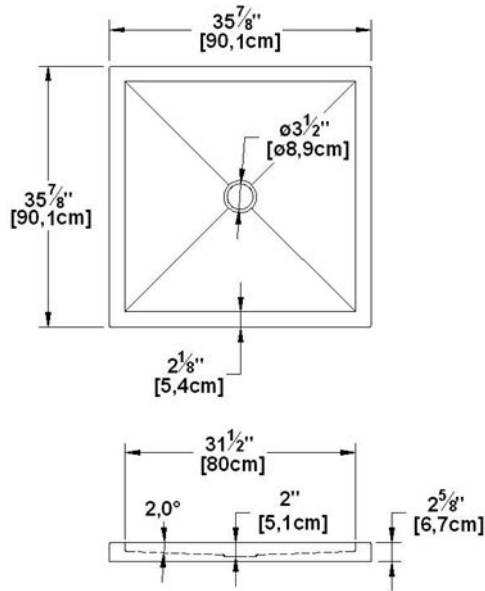

**Base 36x36**

Product code: **BT3636**

Nominal dimensions: **36" x 36" x 2.625" [91.4 cm x 91.4 cm x 6.7 cm]**

Material: **acrylic**

Draft revision : **20170320153000**

**Draft and specs**

**Specifications**

Textured floor: **yes**

Footrest: **no**

Characteristics:

**Remarks**

All measures have a precision of  $\pm 1/4"$  (0,63cm)  
If a measure is present on one side only, part is symmetrical

**Available options**

Shower seat: **SS16-A, SS16-B**

Shower door : **PB136 PB23636**

**Additional note(s):**

Integrated tile flanges not shown. To be specified when ordering.  
Aluminum tile flanges can be supplied as an option.