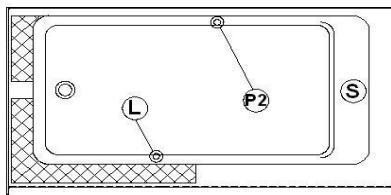

Loft 6031 L-SF - Left hand drain, 1 Skirt (Front)

Product code : **LO6031L-SF**

Draft revision : **20170320140000**

External dimensions : **60" x 31" x 22" [152,4 cm x 78,7 cm x 55,9 cm]**

Series : **freestand**

Seats : **1**

Lowbar support : **yes**

Arm rests : **no**

Low-profile available : **no**

Draft and specs

Specifications	
Capacity :	42 IMP Gal. / 54,8 US Gal. / 190,9 liters
AeroMassage™ :	40 Easy Clean™ air jets
Super AeroMassage™ :	AeroMassage™ + 12 Easy Clean™ air jets
Dynamic Turbo™ :	unavailable
Comfort Air™ :	40 Easy Clean™ air jets
Characteristics :	1 integrated skirt

Remarks	
*all measures have a precision of ± 1/4" (0,63cm)	
*internal dimensions taken at 4" (10cm) from bath bottom	
*capacity is measured by filling the soaker to 1-1/2" under the overflow	

Options and installation