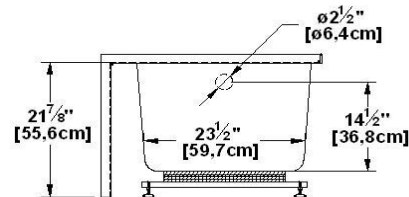

Loft 6031 L-SF - Left hand drain, 1 Skirt (Front)

Product code : **LO6031L-SF**

Draft revision : **20170320140000**

External dimensions : **60" x 31" x 22" [152,4 cm x 78,7 cm x 55,9 cm]**

Series : **freestand**

Seats : **1**

Lowbar support : **yes**

Arm rests : **no**

Low-profile available : **no**

Draft and specs

Specifications	
Capacity :	42 IMP Gal. / 54,8 US Gal. / 190,9 liters
AeroMassage™ :	40 Easy Clean™ air jets
Super AeroMassage™ :	AeroMassage™ + 12 Easy Clean™ air jets
Dynamic Turbo™ :	unavailable
Comfort Air™ :	40 Easy Clean™ air jets
Characteristics :	1 integrated skirt

Remarks	
*all measures have a precision of ± 1/4" (0,63cm)	
*internal dimensions taken at 4" (10cm) from bath bottom	
*capacity is measured by filling the soaker to 1-1/2" under the overflow	

Options and installation