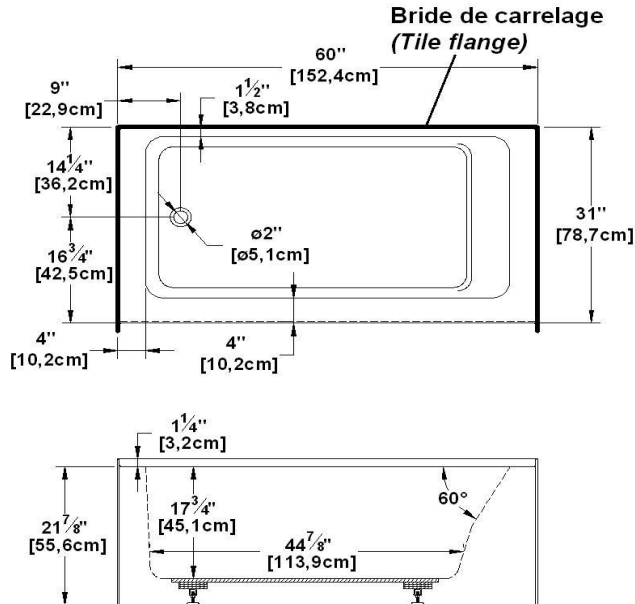

Loft 6031 L-SF - Left hand drain, 1 Skirt (Front)

Product code : **LO6031L-SF**

Draft revision : **20170320140000**

External dimensions : **60" x 31" x 22" [152,4 cm x 78,7 cm x 55,9 cm]**

Series : **freestand**

Seats : **1**

Lowbar support : **yes**

Arm rests : **no**

Low-profile available : **no**

Draft and specs

Specifications	
Capacity :	42 IMP Gal. / 54,8 US Gal. / 190,9 liters
AeroMassage™ :	40 Easy Clean™ air jets
Super AeroMassage™ :	AeroMassage™ + 12 Easy Clean™ air jets
Dynamic Turbo™ :	unavailable
Comfort Air™ :	40 Easy Clean™ air jets
Characteristics :	1 integrated skirt

Remarks	
*all measures have a precision of ± 1/4" (0,63cm)	
*internal dimensions taken at 4" (10cm) from bath bottom	
*capacity is measured by filling the soaker to 1-1/2" under the overflow	

Options and installation