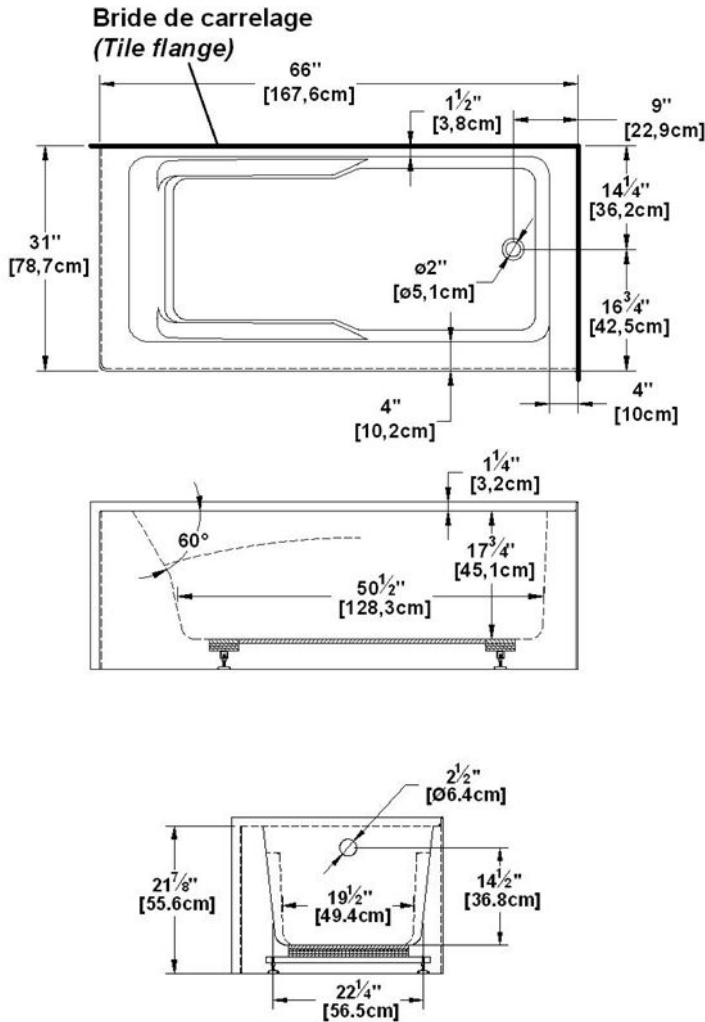

Suite 6631 R-SFL - Right hand drain, 2 Skirts (Front and Left)

Series : **Authentik Signature**

Nominal dimensions: **66" x 31" x 22" [167.6 cm x 78.7 cm x 55.9 cm]**

Seats : **1**

Product code: **SU6631R-SFL**

Draft revision : **2017032014000**

Lumbar support : **yes**

Arm rests : **yes**

Low-profile available : **no**

Draft and specs

Specifications
Capacity: 44 IMP Gal. / 57.3 US Gal. / 200 liters
AeroMassage™: 40 Easy Clean™ air jets
Super AeroMassage™: AeroMassage™ + 12 Easy Clean™ air jets
Comfort Air™: 40 Easy Clean™ air jets
Characteristics: 2 integrated skirts

Remarks
All measures have a precision of ± 1/4" (0,63cm)
If a measure is present on one side only, part is symmetrical
*internal dimensions taken at 4" (10cm) from bath bottom
*capacity is measured by filling the bath to 1-1/2" under the overflow