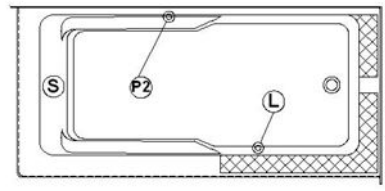

Additional(s) note(s)

Integrated acrylic tile flanges. If system, delivered with keypad not installed.
Available in white only. When ordered with AeroMassage™ or Super AeroMassage™, blower must be remote mounted. Only one handle can be factory installed.

Legend	
(S) Blower	(L) Chromotherapy light
(P1) Pump	(P2) Grab bar
(C) Keypad	(X) Recommended faucets drilling location*
Deck cut-out line - - - - -	

*It is possible to install the faucets elsewhere on the product. The installer must verify that there are no piping or wires before drilling.

IMPORTANT NOTE: Specifications, dimensions and models are subject to change.
Visit our website <http://www.oceania-attitude.com> to access up-to-date dimensions and information. In all cases, information on the website is the most up-to-date.