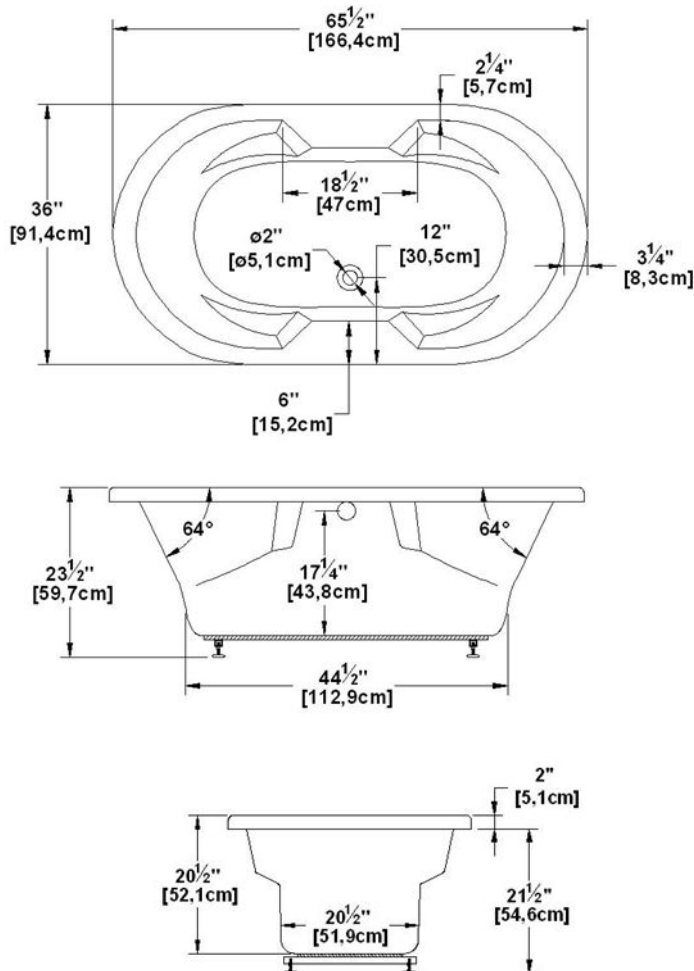

Sophia 66

Nominal dimensions: **66" x 36" x 23.5" [167.6 cm x 91.4 cm x 59.7 cm]**
 Seats : **2** Product code: **SO66**
 Lumbar support : yes Arm rests : yes

Series : **Deck mount**
 Also available in FREESTANDING
 Draft revision : **2017032014000**
 Low-profile available : no

Draft and specs

Specifications

Capacity: **49 IMP Gal. / 63.9 US Gal. / 222.7 liters**
 AeroMassage™: **38 Easy Clean™ air jets**
 Super AeroMassage™: **AeroMassage™ + 12 Easy Clean™ air jets**
 Comfort Air™: **38 Easy Clean™ air jets**
 Characteristics:

Remarks

All measures have a precision of ± 1/4" (0,63cm)
 If a measure is present on one side only, part is symmetrical
 *internal dimensions taken at 4" (10cm) from bath bottom
 *capacity is measured by filling the bath to 1-1/2" under the overflow