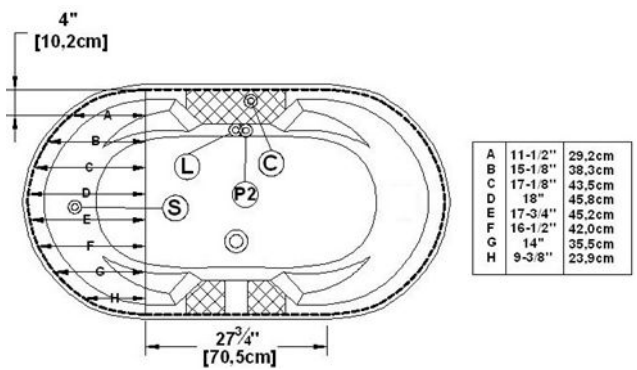

Specifications

Capacity: **49 IMP Gal. / 63.9 US Gal. / 222.7 liters**
AeroMassage™: **38 Easy Clean™ air jets**
Super AeroMassage™: **AeroMassage™ + 12 Easy Clean™ air jets**
Comfort Air™: **38 Easy Clean™ air jets**
Characteristics:

Remarks

All measures have a precision of ± 1/4" (0,63cm)
If a measure is present on one side only, part is symmetrical
*internal dimensions taken at 4" (10cm) from bath bottom
*capacity is measured by filling the bath to 1-1/2" under the overflow

Available models

Soaker	☒
Comfort Air^{MC}	☒
AeroMassage^{MC}	☒
Super AeroMassage^{MC}	☒
Nano Sens^{MC}	☐

Available recommended options

Front skirt:
Recommended drain: WOCO14 (chrome finish)
Tile flanges: unavailable
Floating remote control: Available
Linear overflow: BDW114 (chrome finish)