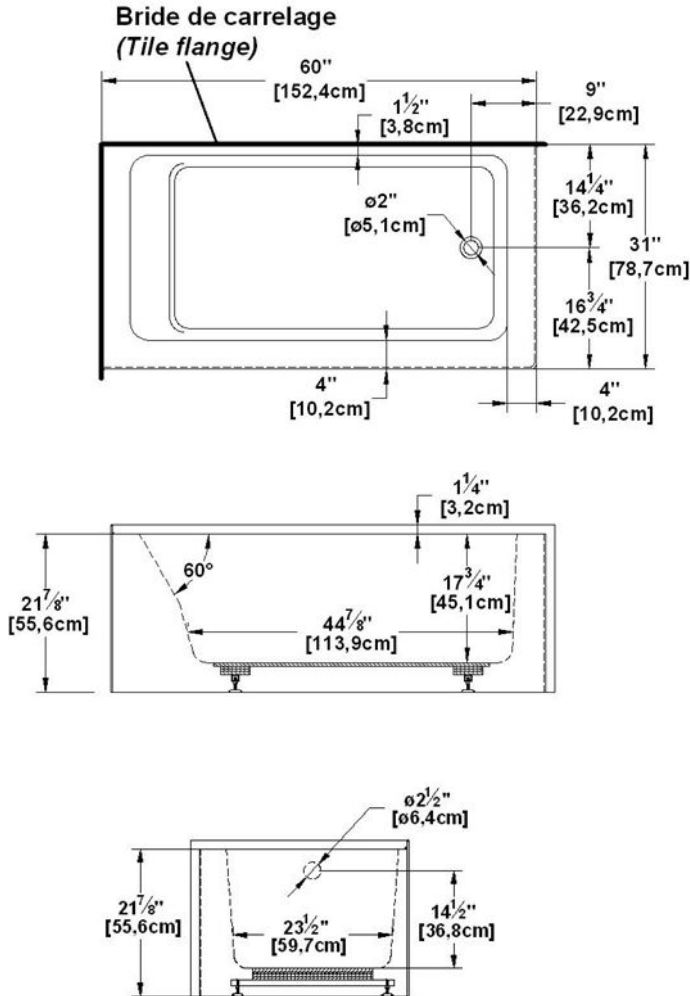

Loft 6031 R-SFR - Right hand drain, 2 Skirts (Front and Right)

Series : **Authentik Signature**

Nominal dimensions: **60" x 31" x 22" [152.4 cm x 78.7 cm x 55.9 cm]**

Seats : **1**

Product code: **LO6031R-SFR**

Draft revision : **2017032014000**

Lumbar support : yes

Arm rests : no

Low-profile available : no

Draft and specs

Specifications

Capacity: **42 IMP Gal. / 54.7 US Gal. / 190.9 liters**
 AeroMassage™: **40 Easy Clean™ air jets**
 Super AeroMassage™: **AeroMassage™ + 12 Easy Clean™ air jets**
 Comfort Air™: **40 Easy Clean™ air jets**
 Characteristics: **2 integrated skirts**

Remarks

All measures have a precision of ± 1/4" (0,63cm)
 If a measure is present on one side only, part is symmetrical
 *internal dimensions taken at 4" (10cm) from bath bottom
 *capacity is measured by filling the bath to 1-1/2" under the overflow