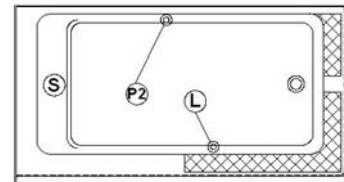

Available recommended options

- Front skirt: Integrated
- Recommended drain: WOCOSBS14 (chrome finish)
- Tile flanges: Included on sides without skirt
- Floating remote control: Available
- Linear overflow: BDW114 (chrome finish)