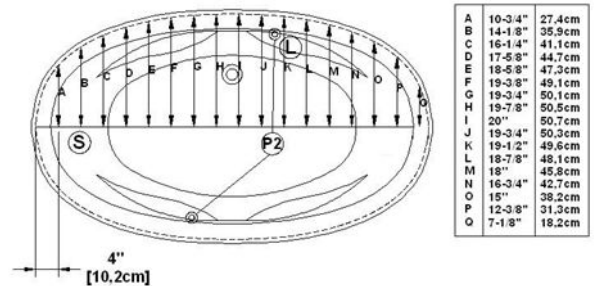

Additional(s) note(s)

If system, delivered with keypad not installed and remote control is included.
The Chromatherapy option is only available with the AeroMassage and Super AeroMassage options.

Legend	
Blower	Chromatherapy light
Pump	Grab bar
Keypad	
Recommended faucets drilling location*	
	Deck cut-out line - - - - -

*It is possible to install the faucets elsewhere on the product. The installer must verify that there are no piping or wires before drilling.

IMPORTANT NOTE: Specifications, dimensions and models are subject to change.
Visit our website <http://www.oceania-attitude.com> to access up-to-date dimensions and information. In all cases, information on the website is the most up-to-date.

Head office

591, avenue des Entreprises
Theftord Mines, Quebec
CANADA G6H 4B2

Contact numbers

Phone : 1-877-332-4224
Fax : 1-866-460-4334

Internet

Web : <http://www.oceania-attitude.com>
Email : info@bainsoceania.com