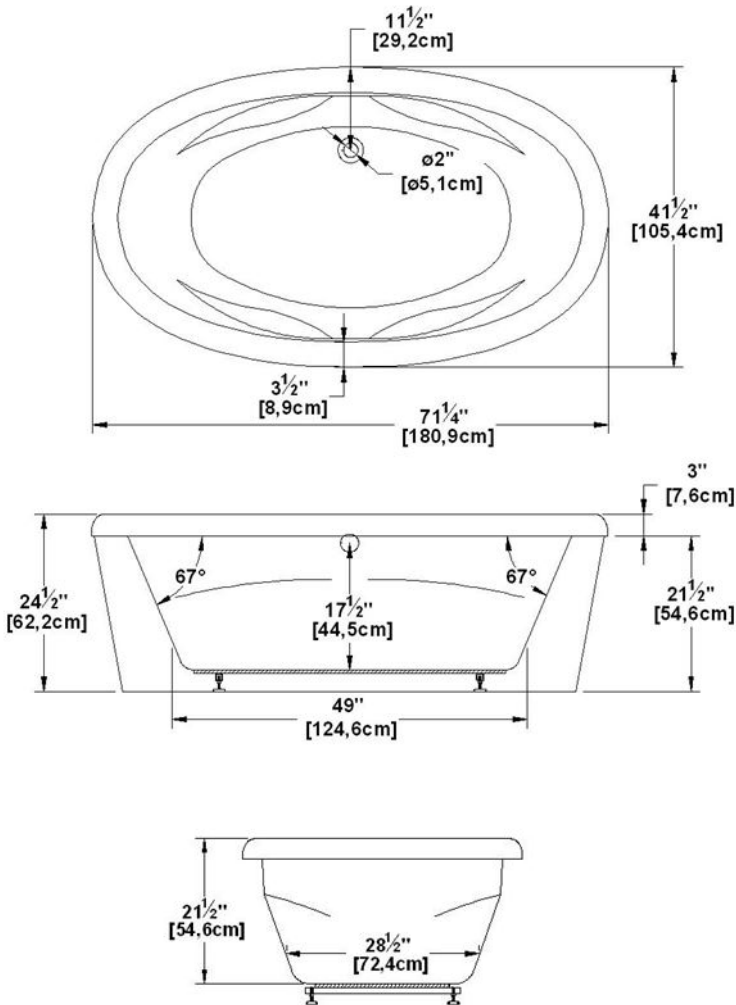

Legende

Nominal dimensions: **71" x 41.5" x 24" [180.3 cm x 105.4 cm x 61.0 cm]**
Seats : **2** Product code: **LE42**
Lumbar support : yes Arm rests : yes

Series : **Deck mount**
Also available in FREESTANDING
Draft revision : **2021061016255**
Low-profile available : no

Draft and specs

Specifications
Capacity: 66 IMP Gal. / 86 US Gal. / 300 liters
AeroMassage™: 38 Easy Clean™ air jets
Super AeroMassage™: AeroMassage™ + 12 Easy Clean™ air jets
Comfort Air™: unavailable
Characteristics:

Remarks
All measures have a precision of ± 1/4" (0,63cm)
If a measure is present on one side only, part is symmetrical
*internal dimensions taken at 4" (10cm) from bath bottom
*capacity is measured by filling the bath to 1-1/2" under the overflow

Available models
Soaker ☒
Comfort Air^{MC} ☐
AeroMassage^{MC} ☒
Super AeroMassage^{MC} ☒
Nano Sens^{MC} ☒

Available recommended options
Front skirt:
Recommended drain: WOCO14 (chrome finish)
Tile flanges: unavailable
Floating remote control: included if ordered with system
Linear overflow: BDW114 (chrome finish)

P1