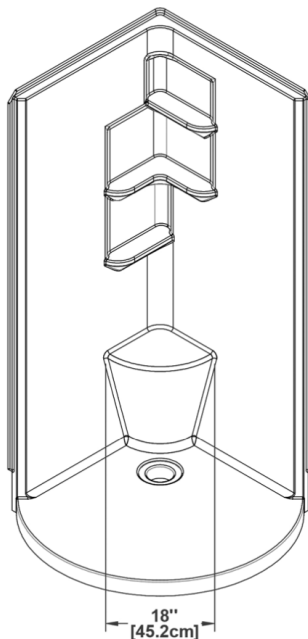

Reality 34

Product code: **RE34**

Nominal dimensions: **34" x 34" x 84" [86.4 cm x 86.4 cm x 213.4 cm]**

Material: **acrylic**

Draft revision : **20221208161243**

Draft and specs

Specifications

Textured floor: **yes**

Footrest: **yes**

Characteristics:

Remarks

All measures have a precision of $\pm 1/4"$ (0,63cm)
If a measure is present on one side only, part is symmetrical

Available options

Shower seat:

Shower door : **PRE3440 PRE3450
PRE3440BK**