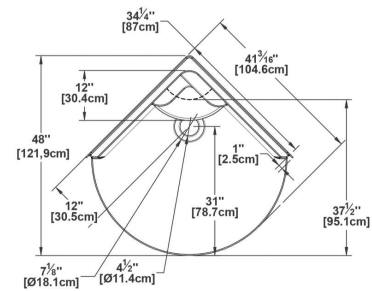

Reality 34

Product code: **RE34**

Nominal dimensions: **34" x 34" x 84" [86.4 cm x 86.4 cm x 213.4 cm]**

Material: **acrylic**

Draft revision : **20221208161243**

Draft and specs

Specifications

Textured floor: **yes**

Footrest: **yes**

Characteristics:

Remarks

All measures have a precision of $\pm 1/4"$ (0,63cm)
If a measure is present on one side only, part is symmetrical

Available options

Shower seat:

Shower door : **PRE3440 PRE3450
PRE3440BK**