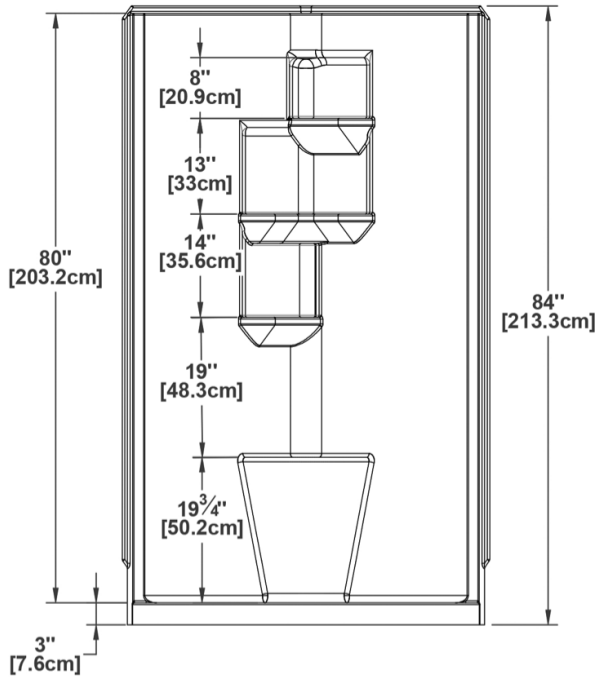

Reality 34

Product code: **RE34**

Nominal dimensions: **34" x 34" x 84" [86.4 cm x 86.4 cm x 213.4 cm]**

Material: **acrylic**

Draft revision : **20221208161243**

Draft and specs

Specifications

Textured floor: **yes**

Footrest: **yes**

Characteristics:

Remarks

All measures have a precision of $\pm 1/4"$ (0,63cm)
If a measure is present on one side only, part is symmetrical

Available options

Shower seat:

Shower door : **PRE3440 PRE3450
PRE3440BK**