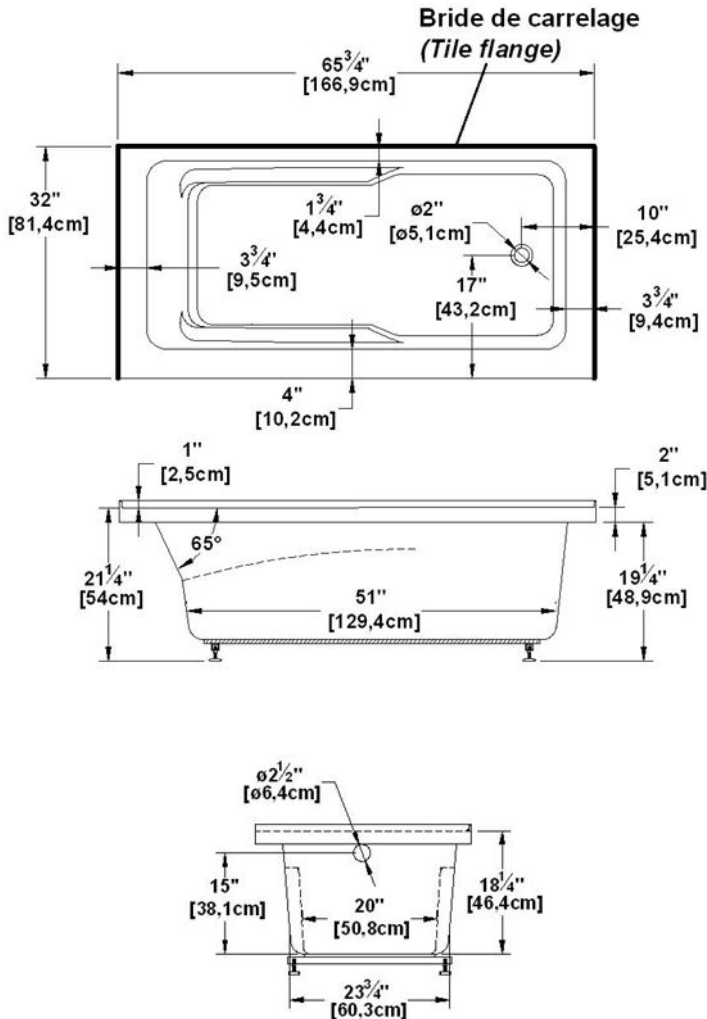

Sublime 6632 (right hand drain)

Series : **Alcove**

Nominal dimensions: **66" x 32" x 21.5" [167.6 cm x 81.3 cm x 54.6 cm]**

Seats : **1**

Product code: **SU6632R**

Draft revision : **2017121314300**

Lumbar support : yes

Arm rests : yes

Low-profile available : no

Draft and specs

Specifications
Capacity: 46 IMP Gal. / 59.9 US Gal. / 209.1 liters
AeroMassage™: 40 Easy Clean™ air jets
Super AeroMassage™: AeroMassage™ + 12 Easy Clean™ air jets
Comfort Air™: 40 Easy Clean™ air jets
Characteristics: Integrated tile flanges on 3 sides

Remarks
All measures have a precision of ± 1/4" (0,63cm)
If a measure is present on one side only, part is symmetrical
*internal dimensions taken at 4" (10cm) from bath bottom
*capacity is measured by filling the bath to 1-1/2" under the overflow