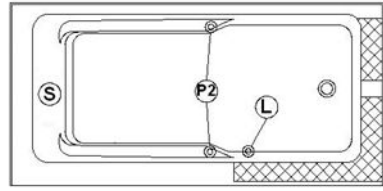

WARNING : If this bath is multiple ordered nested, its height will be about 1-1/2" (1 inch and a half) lower and will not have adjustable feet.

Additional(s) note(s)
Integrated acrylic tile flanges. If system, delivered with keypad not installed.

Legend	
(S) Blower	(L) Chromotherapy light
(P1) Pump	(P2) Grab bar
(C) Keypad	(X) Recommended faucets drilling location*
Deck cut-out line - - - - -	

*It is possible to install the faucets elsewhere on the product. The installer must verify that there are no piping or wires before drilling.

IMPORTANT NOTE: Specifications, dimensions and models are subject to change.
Visit our website <http://www.oceania-attitude.com> to access up-to-date dimensions and information. In all cases, information on the website is the most up-to-date.