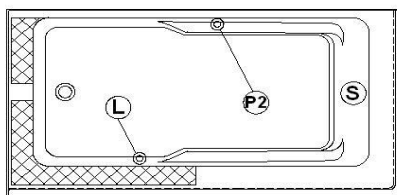

Suite 6031 L-SFR - Left hand drain, 2 Skirts (Front and Right)

Product code : **SU6031L-SFR**

Draft revision : **20170320140000**

External dimensions : **60" x 31" x 22" [152,4 cm x 78,7 cm x 55,9 cm]**

Series : **freestand**

Seats : **1**

Lowbar support : **yes**

Arm rests : **yes**

Low-profile available : **no**

Draft and specs

Specifications	
Capacity :	40 IMP Gal. / 52,2 US Gal. / 181,8 liters
AeroMassage™ :	40 Easy Clean™ air jets
Super AeroMassage™ :	AeroMassage™ + 12 Easy Clean™ air jets
Dynamic Turbo™ :	unavailable
Comfort Air™ :	40 Easy Clean™ air jets
Characteristics :	2 integrated skirts

Remarks	
*all measures have a precision of ± 1/4" (0,63cm)	
*internal dimensions taken at 4" (10cm) from bath bottom	
*capacity is measured by filling the soaker to 1-1/2" under the overflow	

Options and installation