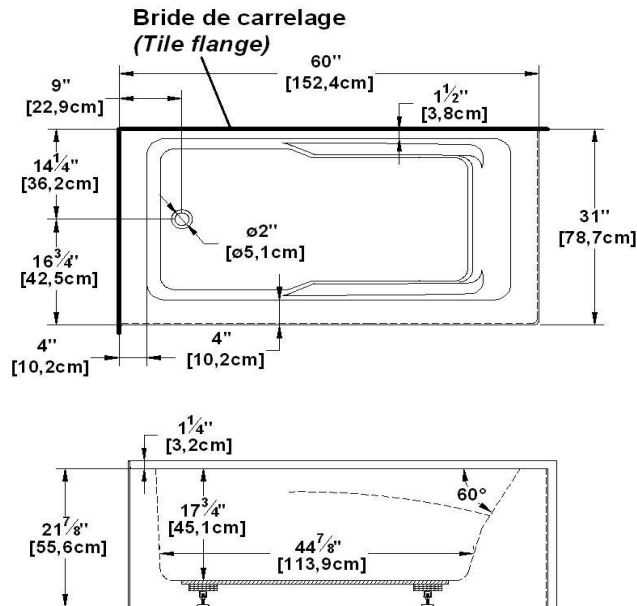

Suite 6031 L-SFR - Left hand drain, 2 Skirts (Front and Right)

Product code : **SU6031L-SFR**

Draft revision : **20170320140000**

External dimensions : **60" x 31" x 22" [152,4 cm x 78,7 cm x 55,9 cm]**

Series : **freestand**

Seats : **1**

Lowbar support : **yes**

Arm rests : **yes**

Low-profile available : **no**

Draft and specs

Specifications	
Capacity :	40 IMP Gal. / 52,2 US Gal. / 181,8 liters
AeroMassage™ :	40 Easy Clean™ air jets
Super AeroMassage™ :	AeroMassage™ + 12 Easy Clean™ air jets
Dynamic Turbo™ :	unavailable
Comfort Air™ :	40 Easy Clean™ air jets
Characteristics :	2 integrated skirts

Remarks	
*all measures have a precision of ± 1/4" (0,63cm)	
*internal dimensions taken at 4" (10cm) from bath bottom	
*capacity is measured by filling the soaker to 1-1/2" under the overflow	

Options and installation