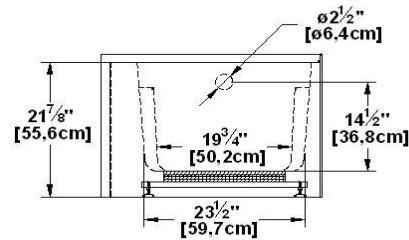

Suite 6031 L-SFR - Left hand drain, 2 Skirts (Front and Right)

Product code : **SU6031L-SFR**

Draft revision : **20170320140000**

External dimensions : **60" x 31" x 22" [152,4 cm x 78,7 cm x 55,9 cm]**

Series : **freestand**

Seats : **1**

Lowbar support : **yes**

Arm rests : **yes**

Low-profile available : **no**

Draft and specs

Specifications	
Capacity :	40 IMP Gal. / 52,2 US Gal. / 181,8 liters
AeroMassage™ :	40 Easy Clean™ air jets
Super AeroMassage™ :	AeroMassage™ + 12 Easy Clean™ air jets
Dynamic Turbo™ :	unavailable
Comfort Air™ :	40 Easy Clean™ air jets
Characteristics :	2 integrated skirts

Remarks	
*all measures have a precision of ± 1/4" (0,63cm)	
*internal dimensions taken at 4" (10cm) from bath bottom	
*capacity is measured by filling the soaker to 1-1/2" under the overflow	

Options and installation