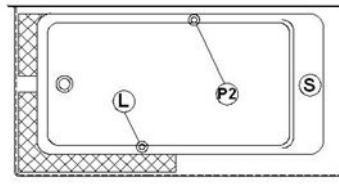

Loft 6031 L-SFL - Left hand drain, 2 Skirts (Front and Left)

Series : **Authentik Signature**

Nominal dimensions: **60" x 31" x 22" [152.4 cm x 78.7 cm x 55.9 cm]**

Seats : **1**

Product code: **LO6031L-SFL**

Draft revision : **2017032014000**

Lumbar support : **yes**

Arm rests : **no**

Low-profile available : **no**

Draft and specs

When ordered with a linear overflow (BDW), the installation panel option is mandatory.

**It is possible to install the faucets elsewhere on the product. The installer must verify that there are no piping or wires before drilling.*

IMPORTANT NOTE: Specifications, dimensions and models are subject to change.

Remarks
All measures have a precision of ± 1/4" (0,63cm)
If a measure is present on one side only, part is symmetrical
*internal dimensions taken at 4" (10cm) from bath bottom
*capacity is measured by filling the bath to 1-1/2" under the overflow