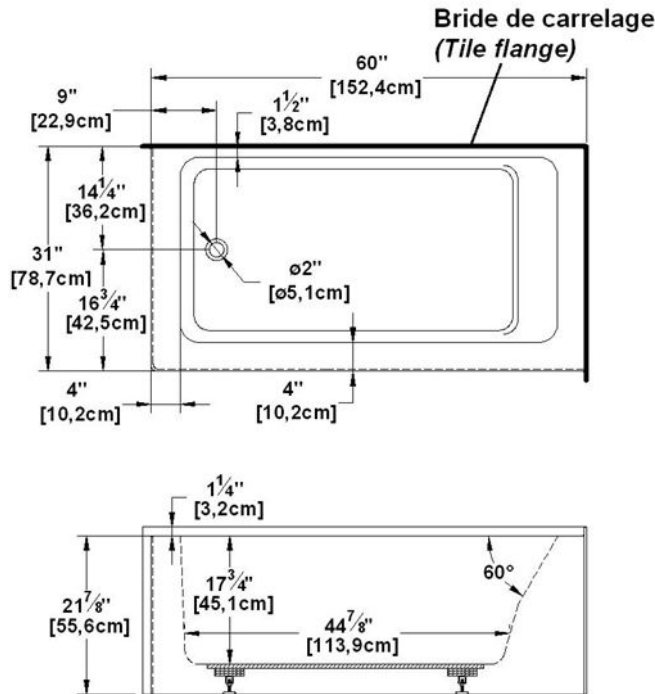

Loft 6031 L-SFL - Left hand drain, 2 Skirts (Front and Left)

Series : **Authentik Signature**

Nominal dimensions: **60" x 31" x 22" [152.4 cm x 78.7 cm x 55.9 cm]**

Seats : **1**

Product code: **LO6031L-SFL**

Draft revision : **2017032014000**

Lumbar support : **yes**

Arm rests : **no**

Low-profile available : **no**

Draft and specs

When ordered with a linear overflow (BDW), the installation panel option is mandatory.

Visit our website <http://www.oceania-attitude.com> to access up-to-date dimensions and information. In all cases, information on the website is the most up-to-date.

Specifications
Capacity: 42 IMP Gal. / 54.7 US Gal. / 190.9 liters
AeroMassage™: 40 Easy Clean™ air jets
Super AeroMassage™: AeroMassage™ + 12 Easy Clean™ air jets
Comfort Air™: 40 Easy Clean™ air jets
Characteristics: 2 integrated skirts

Remarks
All measures have a precision of ± 1/4" (0,63cm)
If a measure is present on one side only, part is symmetrical
*internal dimensions taken at 4" (10cm) from bath bottom
*capacity is measured by filling the bath to 1-1/2" under the overflow