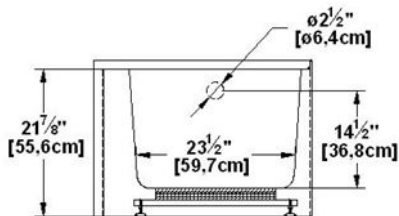

Loft 6031 L-SFL - Left hand drain, 2 Skirts (Front and Left)

Series : **Authentik Signature**

Nominal dimensions: **60" x 31" x 22" [152.4 cm x 78.7 cm x 55.9 cm]**

Seats : **1**

Product code: **LO6031L-SFL**

Draft revision : **2017032014000**

Lumbar support : **yes**

Arm rests : **no**

Low-profile available : **no**

Draft and specs

When ordered with a linear overflow (BDW), the installation panel option is mandatory.

Remarks
All measures have a precision of ± 1/4" (0,63cm)
If a measure is present on one side only, part is symmetrical
*internal dimensions taken at 4" (10cm) from bath bottom
*capacity is measured by filling the bath to 1-1/2" under the overflow