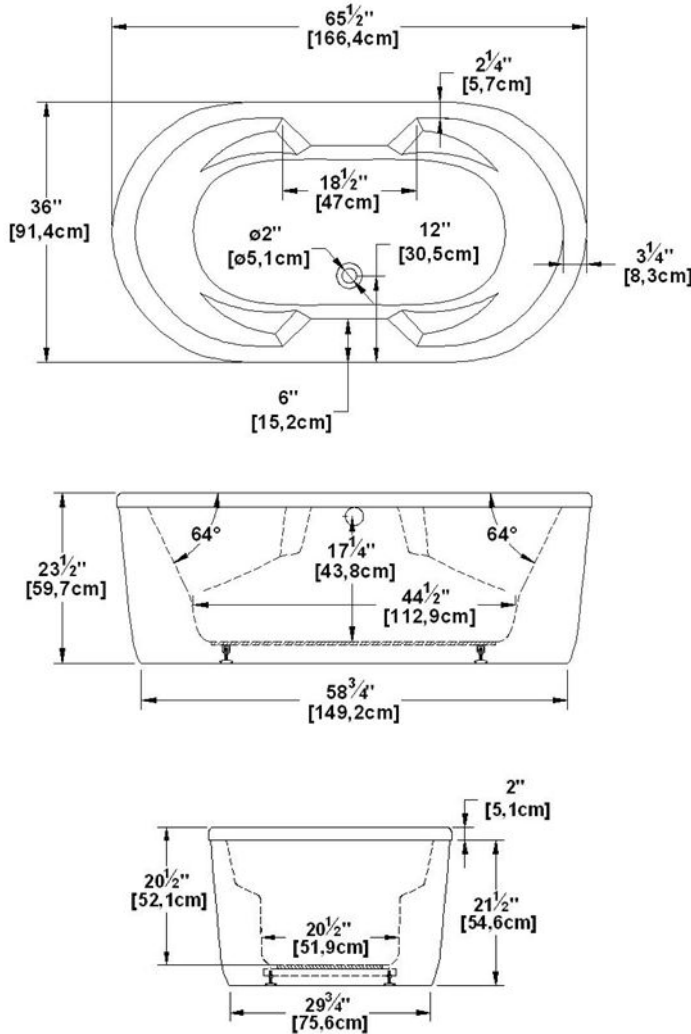

Sophia 66 Freestanding

Nominal dimensions: **66" x 36" x 23.5" [167.6 cm x 91.4 cm x 59.7 cm]**
 Seats : **2** Product code: **SO66FS**
 Lumbar support : yes Arm rests : yes

Series : **Freestanding**
 Also available in DECKMOUNT
 Draft revision : **2017032014000**
 Low-profile available : no

Draft and specs

Specifications
Capacity: 49 IMP Gal. / 63.9 US Gal. / 222.7 liters
AeroMassage™: 38 Easy Clean™ air jets
Super AeroMassage™: AeroMassage™ + 12 Easy Clean™ air jets
Comfort Air™: unavailable
Characteristics:

Remarks
All measures have a precision of ± 1/4" (0,63cm)
If a measure is present on one side only, part is symmetrical
*internal dimensions taken at 4" (10cm) from bath bottom
*capacity is measured by filling the bath to 1-1/2" under the overflow