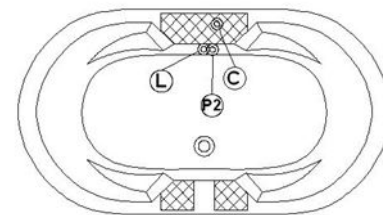

Additional(s) note(s)

Over-flow must be installed with flexible piping. When ordered with AeroMassage™ or Super AeroMassage™, blower must be remote mounted. Keypad not installed when ordered with remote control. Only one handle can be factory installed.

Legend	
Blower	Chromotherapy light
Pump	Grab bar
Keypad	
Recommended faucets drilling location*	
Deck cut-out line - - - - -	

*It is possible to install the faucets elsewhere on the product. The installer must verify that there are no piping or wires before drilling.

IMPORTANT NOTE: Specifications, dimensions and models are subject to change.
Visit our website <http://www.oceania-attitude.com> to access up-to-date dimensions and information. In all cases, information on the website is the most up-to-date.

Head office

591, avenue des Entreprises
Theftord Mines, Quebec
CANADA G6H 4B2

Contact numbers

Phone : 1-877-332-4224
Fax : 1-866-460-4334

Internet

Web : <http://www.oceania-attitude.com>
Email : info@bainsoceania.com