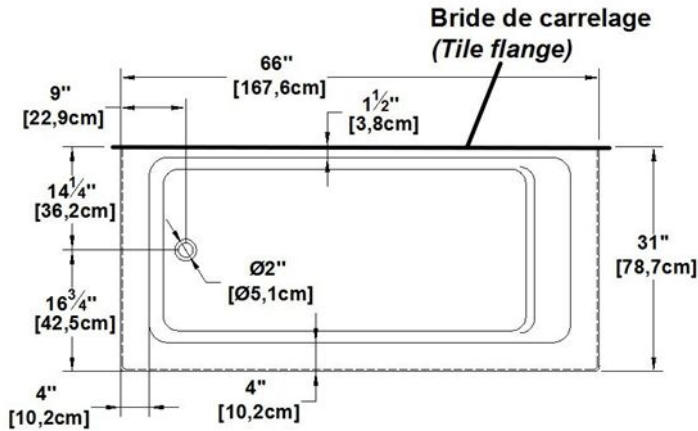

**Loft 6631 L-SFLR - Left hand drain, 3 Skirts (Front, Left and Right)**

Series : **Authentik Signature**

Nominal dimensions: **66" x 31" x 22" [167.6 cm x 78.7 cm x 55.9 cm]**

Seats : **1**

Product code: **LO6631L-SFLR**

Draft revision : **2017032014000**

Lumbar support : yes

Arm rests : no

Low-profile available : no

**Draft and specs**

When ordered with a linear overflow (BDW), the installation panel option is mandatory.

**Additional(s) note(s)**

Visit our website <http://www.oceania-attitude.com> to access up-to-date dimensions and information. In all cases, information on the website is the most up-to-date.

**Specifications**

Capacity: **46 IMP Gal. / 59.9 US Gal. / 209.1 liters**  
 AeroMassage™: **40 Easy Clean™ air jets**  
 Super AeroMassage™: **AeroMassage™ + 12 Easy Clean™ air jets**  
 Comfort Air™: **40 Easy Clean™ air jets**  
 Characteristics: **3 integrated skirts**

**Remarks**

All measures have a precision of ± 1/4" (0,63cm)  
 If a measure is present on one side only, part is symmetrical  
 \*internal dimensions taken at 4" (10cm) from bath bottom  
 \*capacity is measured by filling the bath to 1-1/2" under the overflow