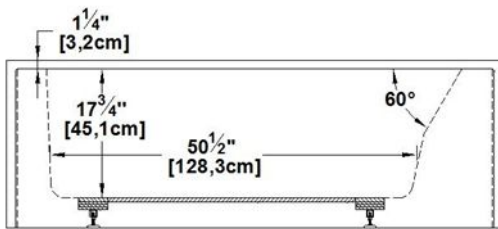

Loft 6631 L-SFLR - Left hand drain, 3 Skirts (Front, Left and Right)

Series : **Authentik Signature**

Nominal dimensions: **66" x 31" x 22" [167.6 cm x 78.7 cm x 55.9 cm]**

Seats : **1**

Product code: **LO6631L-SFLR**

Draft revision : **2017032014000**

Lumbar support : yes

Arm rests : no

Low-profile available : no

Draft and specs

When ordered with a linear overflow (BDW), the installation panel option is mandatory.

Additional(s) note(s)

Integrated acrylic tile flanges. If system, delivered with keypad not installed. Available in white only. When ordered with AeroMassage™ or Super AeroMassage™, blower must be remote mounted. Only one handle can be factory installed.

*It is possible to install the faucets elsewhere on the product. The installer must verify that there are no piping or wires before drilling.

IMPORTANT NOTE: Specifications, dimensions and models are subject to change.

Visit our website <http://www.oceania-attitude.com> to access up-to-date dimensions and information. In all cases, information on the website is the most up-to-date.

Specifications

Capacity: **46 IMP Gal. / 59.9 US Gal. / 209.1 liters**
AeroMassage™: **40 Easy Clean™ air jets**
Super AeroMassage™: **AeroMassage™ + 12 Easy Clean™ air jets**
Comfort Air™: **40 Easy Clean™ air jets**
Characteristics: **3 integrated skirts**

Remarks

All measures have a precision of ± 1/4" (0,63cm)
If a measure is present on one side only, part is symmetrical
*internal dimensions taken at 4" (10cm) from bath bottom
*capacity is measured by filling the bath to 1-1/2" under the overflow

Available models

- Soaker ☒
- Comfort Air^{MC} ☒
- AeroMassage^{MC} ☒
- Super AeroMassage^{MC} ☒
- Nano Sens^{MC} ☒

Available recommended options

- Front skirt: Integrated
- Recommended drain: WOCOSBS14 (chrome finish)
- Tile flanges: Included on sides without skirt
- Floating remote control: Available
- Linear overflow: BDW114 (chrome finish)

Legend

- **(S)** Blower
- **(L)** Chromotherapy light
- **(P1)** Pump
- **(P2)** Grab bar
- **(C)** Keypad

Recommended faucets drilling location*

Deck cut-out line - - - - -

Head office

591, avenue des Entreprises
Theftord Mines, Quebec
CANADA G6H 4B2

Contact numbers

Phone : 1-877-332-4224
Fax : 1-866-460-4334

Internet

Web : <http://www.oceania-attitude.com>
Email : info@bainsoceania.com