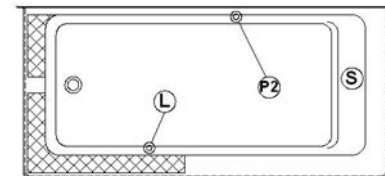

**Loft 6631 L-SFLR - Left hand drain, 3 Skirts (Front, Left and Right)**

Series : **Authentik Signature**

Nominal dimensions: **66" x 31" x 22" [167.6 cm x 78.7 cm x 55.9 cm]**

Seats : **1**

Product code: **LO6631L-SFLR**

Draft revision : **2017032014000**

Lumbar support : yes

Arm rests : no

Low-profile available : no

**Draft and specs**

When ordered with a linear overflow (BDW), the installation panel option is mandatory.

**Additional(s) note(s)**

Integrated acrylic tile flanges. If system, delivered with keypad not installed. Available in white only. When ordered with AeroMassage™ or Super AeroMassage™, blower must be remote mounted. Only one handle can be factory installed.

**Remarks**

All measures have a precision of ± 1/4" (0,63cm)  
 If a measure is present on one side only, part is symmetrical  
 \*internal dimensions taken at 4" (10cm) from bath bottom  
 \*capacity is measured by filling the bath to 1-1/2" under the overflow