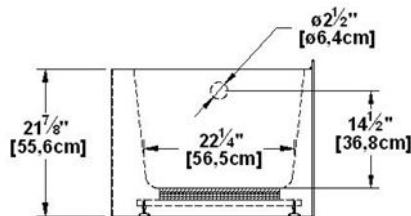

Loft 6631 L-SFLR - Left hand drain, 3 Skirts (Front, Left and Right)

Series : **Authentik Signature**

Nominal dimensions: **66" x 31" x 22" [167.6 cm x 78.7 cm x 55.9 cm]**

Seats : **1**

Product code: **LO6631L-SFLR**

Draft revision : **2017032014000**

Lumbar support : yes

Arm rests : no

Low-profile available : no

Draft and specs

When ordered with a linear overflow (BDW), the installation panel option is mandatory.

Additional(s) note(s)

Integrated acrylic tile flanges. If system, delivered with keypad not installed. Available in white only. When ordered with AeroMassage™ or Super AeroMassage™, blower must be remote mounted. Only one handle can be factory installed.

*It is possible to install the faucets elsewhere on the product. The installer must verify that there are no piping or wires before drilling.

IMPORTANT NOTE: Specifications, dimensions and models are subject to change.

Visit our website <http://www.oceania-attitude.com> to access up-to-date dimensions and information. In all cases, information on the website is the most up-to-date.

Specifications

Capacity: **46 IMP Gal. / 59.9 US Gal. / 209.1 liters**
AeroMassage™: **40 Easy Clean™ air jets**
Super AeroMassage™: **AeroMassage™ + 12 Easy Clean™ air jets**
Comfort Air™: **40 Easy Clean™ air jets**
Characteristics: **3 integrated skirts**

Remarks

All measures have a precision of ± 1/4" (0,63cm)
If a measure is present on one side only, part is symmetrical
*internal dimensions taken at 4" (10cm) from bath bottom
*capacity is measured by filling the bath to 1-1/2" under the overflow

Available models

- Soaker ☒
- Comfort Air^{MC} ☒
- AeroMassage^{MC} ☒
- Super AeroMassage^{MC} ☒
- Nano Sens^{MC} ☒

Available recommended options

- Front skirt: Integrated
- Recommended drain: WOCOSBS14 (chrome finish)
- Tile flanges: Included on sides without skirt
- Floating remote control: Available
- Linear overflow: BDW114 (chrome finish)

Legend

- **(S)** Blower
- **(L)** Chromotherapy light
- **(P1)** Pump
- **(P2)** Grab bar
- **(C)** Keypad

Recommended faucets drilling location*

Deck cut-out line - - - - -

Head office

591, avenue des Entreprises
Theftord Mines, Quebec
CANADA G6H 4B2

Contact numbers

Phone : 1-877-332-4224
Fax : 1-866-460-4334

Internet

Web : <http://www.oceania-attitude.com>
Email : info@bainsoceania.com