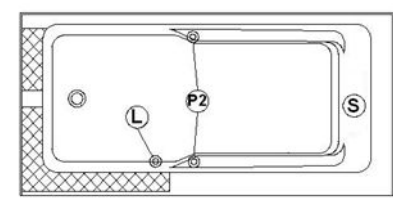

WARNING : If this bath is multiple ordered nested, its height will be about 1-1/2" (1 inch and a half) lower and will not have adjustable feet.

Additional(s) note(s)
Integrated acrylic tile flanges. If system, delivered with keypad not installed.

Legend	
(S) Blower	(L) Chromotherapy light
(P1) Pump	(P2) Grab bar
(C) Keypad	
Recommended faucets drilling location*	
	Deck cut-out line - - - - -

*It is possible to install the faucets elsewhere on the product. The installer must verify that there are no piping or wires before drilling.

IMPORTANT NOTE: Specifications, dimensions and models are subject to change.
Visit our website <http://www.oceania-attitude.com> to access up-to-date dimensions and information. In all cases, information on the website is the most up-to-date.