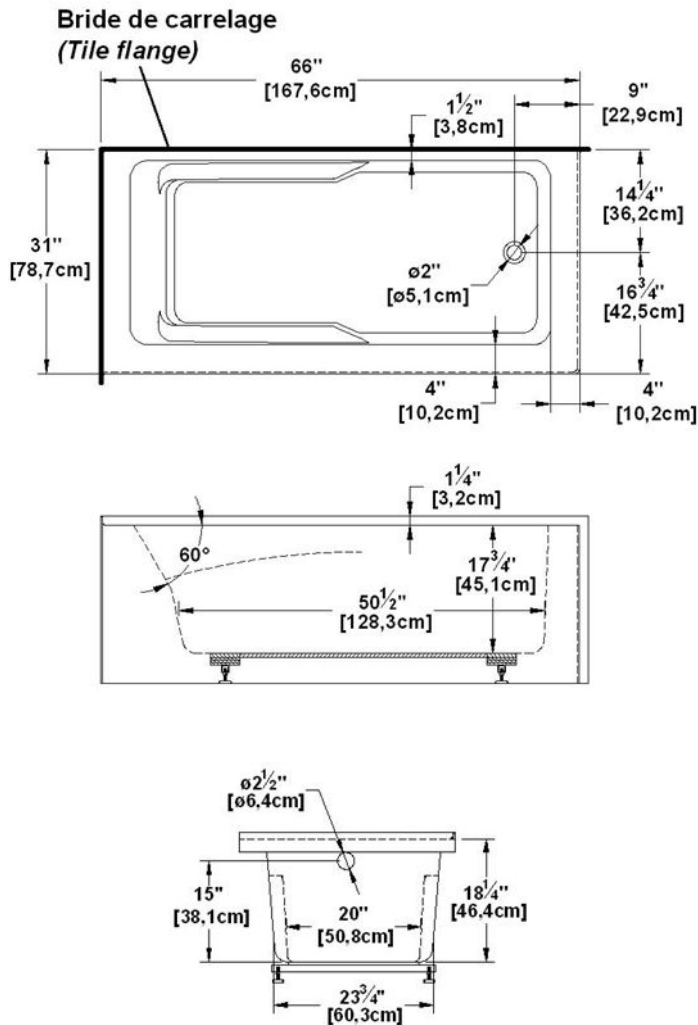

Sublime 6632 (left hand drain)

Series : **Alcove**

Nominal dimensions: **66" x 32" x 21.5" [167.6 cm x 81.3 cm x 54.6 cm]**

Seats : **1**

Product code: **SU6632L**

Draft revision : **2017121314300**

Lumbar support : yes

Arm rests : yes

Low-profile available : no

Draft and specs

Specifications
Capacity: 46 IMP Gal. / 59.9 US Gal. / 209.1 liters
AeroMassage™: 40 Easy Clean™ air jets
Super AeroMassage™: AeroMassage™ + 12 Easy Clean™ air jets
Comfort Air™: 40 Easy Clean™ air jets
Characteristics: Integrated tile flanges on 3 sides

Remarks
All measures have a precision of ± 1/4" (0,63cm)
If a measure is present on one side only, part is symmetrical
*internal dimensions taken at 4" (10cm) from bath bottom
*capacity is measured by filling the bath to 1-1/2" under the overflow