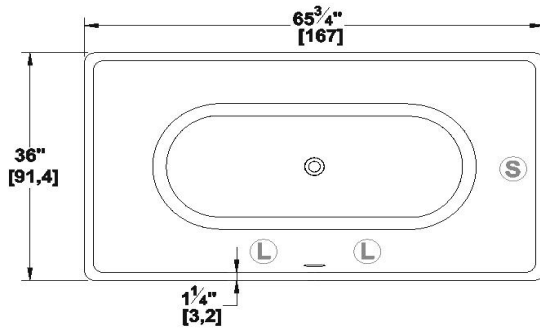

Tahoe 66 Freestanding

Product code : **TA66**

Draft revision : **20180809131500**

External dimensions : **65,75" x 36" x 25"** [167,0 cm x 91,4 cm x 63,5 cm]

Series : **freestand**

Seats : **2**

Lumbar support : **no**

Arm rests : **no**

Low-profile available : **no**

Also available in DECKMOUNT

Draft and specs

Specifications	
Capacity :	72 IMP Gal. / 93,9 US Gal. / 327,3 liters
AeroMassage™ :	40 Easy Clean™ air jets
Super AeroMassage™ :	unavailable
Comfort Air™ :	unavailable
Characteristics :	One-piece freestanding bath

Remarks	
*all measures have a precision of ± 1/4" (0,63cm)	
*internal dimensions taken at 4" (10cm) from bath bottom	
*capacity is measured by filling the soaker to 1-1/2" under the overflow	

Options and installation