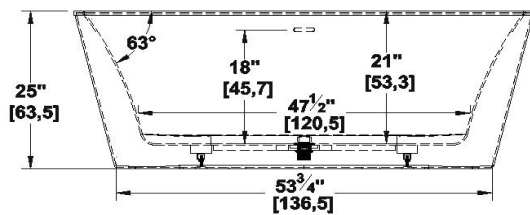

Tahoe 66 Freestanding

Product code : **TA66**

Draft revision : **20180809131500**

External dimensions : **65,75" x 36" x 25"** [167,0 cm x 91,4 cm x 63,5 cm]

Series : **freestand**

Seats : **2**

Lumbar support : **no**

Arm rests : **no**

Low-profile available : **no**

Also available in DECKMOUNT

Draft and specs

Specifications	
Capacity :	72 IMP Gal. / 93,9 US Gal. / 327,3 liters
AeroMassage™ :	40 Easy Clean™ air jets
Super AeroMassage™ :	unavailable
Comfort Air™ :	unavailable
Characteristics :	One-piece freestanding bath

Remarks	
*all measures have a precision of ± 1/4" (0,63cm)	
*internal dimensions taken at 4" (10cm) from bath bottom	
*capacity is measured by filling the soaker to 1-1/2" under the overflow	

Options and installation