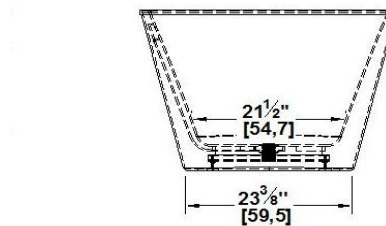

Tahoe 66 Freestanding

Product code : **TA66**

Draft revision : **20180809131500**

External dimensions : **65,75" x 36" x 25"** [167,0 cm x 91,4 cm x 63,5 cm]

Series : **freestand**

Seats : **2**

Lumbar support : **no**

Arm rests : **no**

Low-profile available : **no**

Also available in DECKMOUNT

Draft and specs

Specifications	
Capacity :	72 IMP Gal. / 93,9 US Gal. / 327,3 liters
AeroMassage™ :	40 Easy Clean™ air jets
Super AeroMassage™ :	unavailable
Comfort Air™ :	unavailable
Characteristics :	One-piece freestanding bath

Remarks	
*all measures have a precision of ± 1/4" (0,63cm)	
*internal dimensions taken at 4" (10cm) from bath bottom	
*capacity is measured by filling the soaker to 1-1/2" under the overflow	

Options and installation