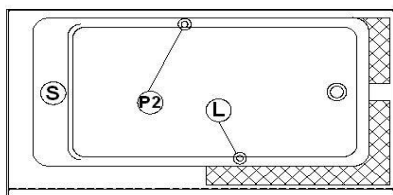

Loft 6031 R-SF - Right hand drain, 1 Skirt (Front)

Product code : **LO6031R-SF**

Draft revision : **20170320140000**

External dimensions : **60" x 31" x 22" [152,4 cm x 78,7 cm x 55,9 cm]**

Series : **freestand**

Seats : **1**

Lumbar support : **yes**

Arm rests : **no**

Low-profile available : **no**

Draft and specs

Specifications	
Capacity :	42 IMP Gal. / 54,8 US Gal. / 190,9 liters
AeroMassage™ :	40 Easy Clean™ air jets
Super AeroMassage™ :	AeroMassage™ + 12 Easy Clean™ air jets
Dynamic Turbo™ :	unavailable
Comfort Air™ :	40 Easy Clean™ air jets
Characteristics :	1 integrated skirt

Remarks	
*all measures have a precision of ± 1/4" (0,63cm)	
*internal dimensions taken at 4" (10cm) from bath bottom	
*capacity is measured by filling the soaker to 1-1/2" under the overflow	

Options and installation