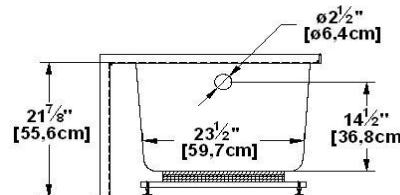

Loft 6031 R-SF - Right hand drain, 1 Skirt (Front)

Product code : **LO6031R-SF**

Draft revision : **20170320140000**

External dimensions : **60" x 31" x 22" [152,4 cm x 78,7 cm x 55,9 cm]**

Series : **freestand**

Seats : **1**

Lumbar support : **yes**

Arm rests : **no**

Low-profile available : **no**

Draft and specs

Specifications	
Capacity :	42 IMP Gal. / 54,8 US Gal. / 190,9 liters
AeroMassage™ :	40 Easy Clean™ air jets
Super AeroMassage™ :	AeroMassage™ + 12 Easy Clean™ air jets
Dynamic Turbo™ :	unavailable
Comfort Air™ :	40 Easy Clean™ air jets
Characteristics :	1 integrated skirt

Remarks	
*all measures have a precision of ± 1/4" (0,63cm)	
*internal dimensions taken at 4" (10cm) from bath bottom	
*capacity is measured by filling the soaker to 1-1/2" under the overflow	

Options and installation