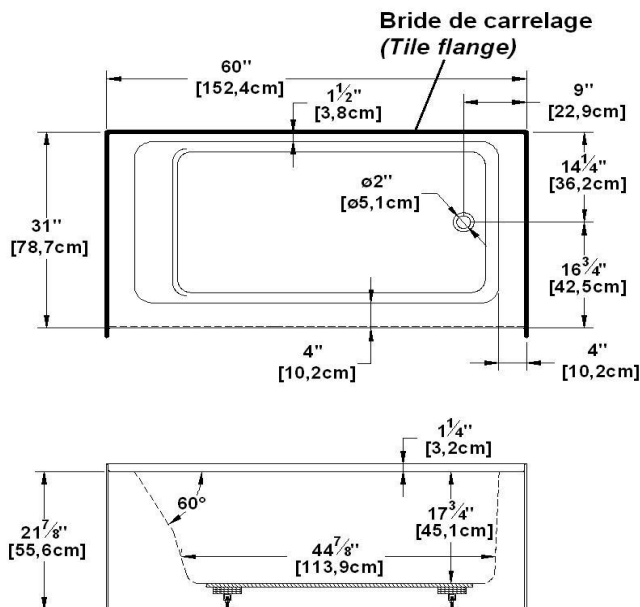

Loft 6031 R-SF - Right hand drain, 1 Skirt (Front)

Product code : **LO6031R-SF**

Draft revision : **20170320140000**

External dimensions : **60" x 31" x 22" [152,4 cm x 78,7 cm x 55,9 cm]**

Series : **freestand**

Seats : **1**

Lumbar support : **yes**

Arm rests : **no**

Low-profile available : **no**

Draft and specs

Specifications	
Capacity :	42 IMP Gal. / 54,8 US Gal. / 190,9 liters
AeroMassage™ :	40 Easy Clean™ air jets
Super AeroMassage™ :	AeroMassage™ + 12 Easy Clean™ air jets
Dynamic Turbo™ :	unavailable
Comfort Air™ :	40 Easy Clean™ air jets
Characteristics :	1 integrated skirt

Remarks	
*all measures have a precision of ± 1/4" (0,63cm)	
*internal dimensions taken at 4" (10cm) from bath bottom	
*capacity is measured by filling the soaker to 1-1/2" under the overflow	

Options and installation