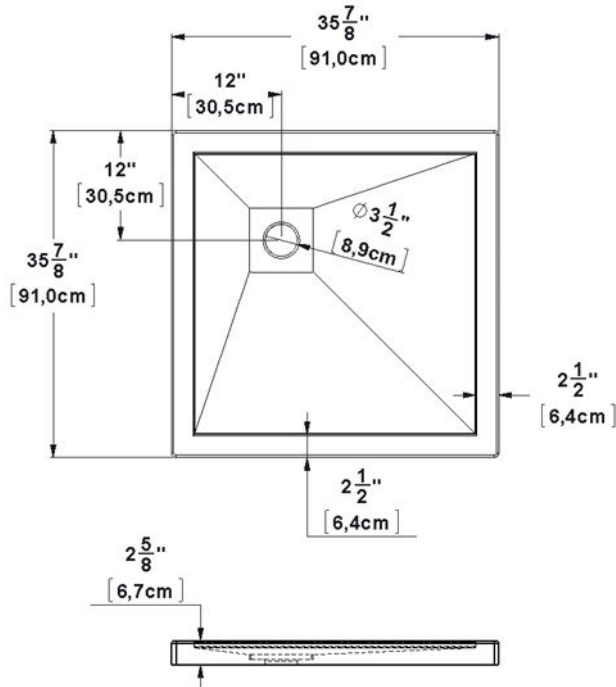

Base 36x36 LH corner drain

Product code: **SB36L3612**

Nominal dimensions: **36" x 36" x 2.625" [91.4 cm x 91.4 cm x 6.7 cm]**

Material: **acrylic**

Draft revision : **20170320153000**

Draft and specs

Specifications

Textured floor: **no**

Footrest: **no**

Characteristics: **corner base 12-12**

Remarks

All measures have a precision of $\pm 1/4$ " (0,63cm)
If a measure is present on one side only, part is symmetrical

Available options

Shower seat: **SS16-A, SS16-B**

Shower door : **PB136 PB23636**

Additional note(s):

Integrated tile flanges not shown. To be specified when ordering.
Aluminum tile flanges can be supplied as an option.

IMPORTANT NOTE :