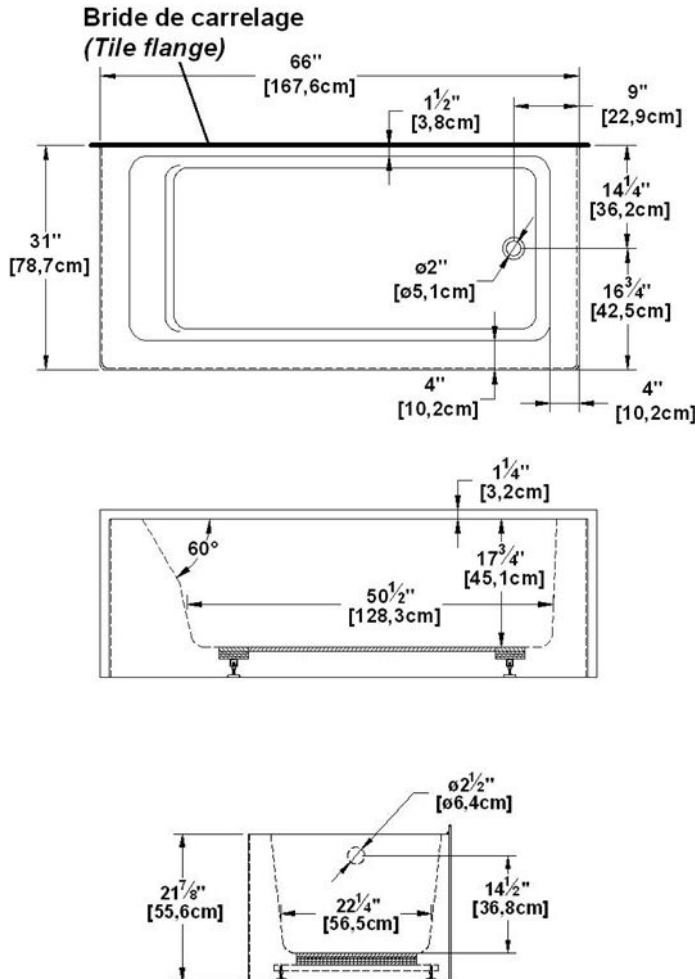

Loft 6631 R-SFLR - Right hand drain, 3 Skirts (Front, Left and Right)

Series : **Authentik Signature**

Nominal dimensions: **66" x 31" x 22" [167.6 cm x 78.7 cm x 55.9 cm]**

Seats : **1**

Product code: **LO6631R-SFLR**

Draft revision : **2017032014000**

Lumbar support : yes

Arm rests : no

Low-profile available : no

Draft and specs

Specifications
Capacity: 46 IMP Gal. / 59.9 US Gal. / 209.1 liters
AeroMassage™: 40 Easy Clean™ air jets
Super AeroMassage™: AeroMassage™ + 12 Easy Clean™ air jets
Comfort Air™: 40 Easy Clean™ air jets
Characteristics: 3 integrated skirts

Remarks
All measures have a precision of ± 1/4" (0,63cm)
If a measure is present on one side only, part is symmetrical
*internal dimensions taken at 4" (10cm) from bath bottom
*capacity is measured by filling the bath to 1-1/2" under the overflow