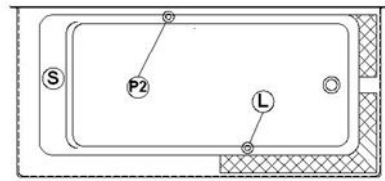

When ordered with a linear overflow (BDW), the installation panel option is mandatory.

Additional(s) note(s)

Integrated acrylic tile flanges. If system, delivered with keypad not installed. Available in white only. When ordered with AeroMassage™ or Super AeroMassage™, blower must be remote mounted. Only one handle can be factory installed.

Legend	
S Blower	L Chromotherapy light
P1 Pump	P2 Grab bar
C Keypad	
Recommended faucets drilling location*	
	Deck cut-out line - - - - -

*It is possible to install the faucets elsewhere on the product. The installer must verify that there are no piping or wires before drilling.

IMPORTANT NOTE: Specifications, dimensions and models are subject to change. Visit our website <http://www.oceania-attitude.com> to access up-to-date dimensions and information. In all cases, information on the website is the most up-to-date.

Head office
591, avenue des Entreprises
Theftord Mines, Quebec
CANADA G6H 4B2

Contact numbers
Phone : 1-877-332-4224
Fax : 1-866-460-4334

Internet
Web : <http://www.oceania-attitude.com>
Email : info@bainsoceania.com