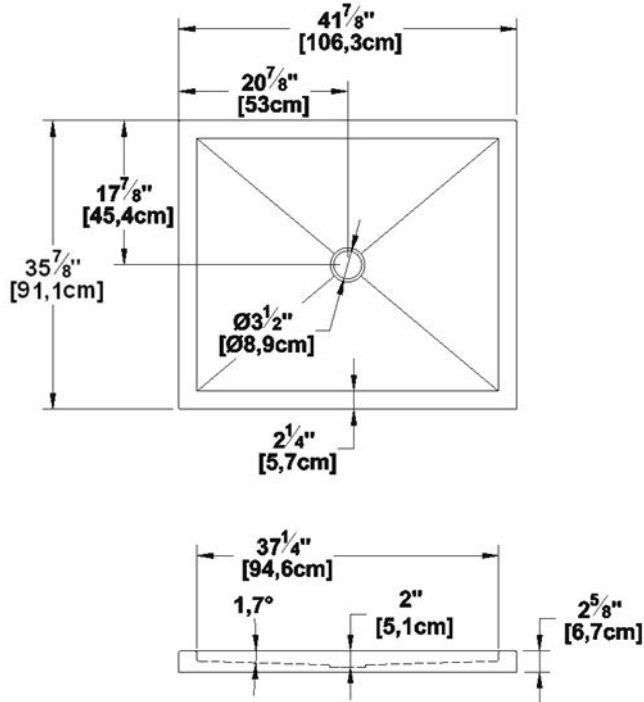

Base 42x36

Product code: **BT4236**

Nominal dimensions: **42" x 36" x 2.625" [106.7 cm x 91.4 cm x 6.7 cm]**

Material: **acrylic**

Draft revision : **20170320153000**

Draft and specs

Specifications

Textured floor: **yes**

Footrest: **no**

Characteristics:

Remarks

All measures have a precision of ± 1/4" (0,63cm)
 If a measure is present on one side only, part is symmetrical

Available options

Shower seat: **SS16-A, SS16-B**

Shower door : **PB136 PB142 PB24236
PR23642**