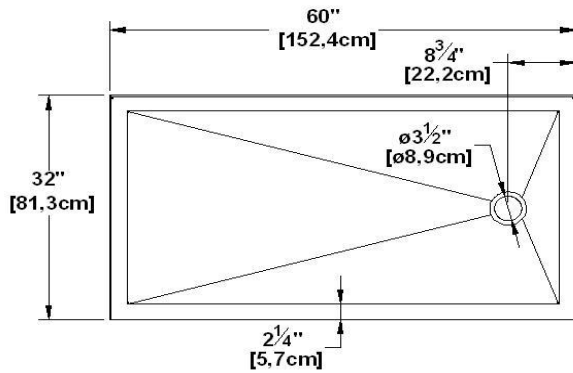

Base 60x32 (right hand drain) Product code : **BT60R32**

Draft revision : **20171002102000**

Nominal dimensions : **60" x 32" x 2,625" [152,4 cm x 81,3 cm x 6,7 cm]**

Material : **acrylic**

Draft and specs

Specifications
Textured floor : yes
Footrest : no
Characteristics : integrated acrylic flanges

Remarks
<i>All measures have a precision of ± 1/4" (0,63cm)</i>
<i>If a measure is present on one side only, part is symmetrical</i>

Available options
Shower seat : SS16-A, SS16-B
Shower door : EKO60 EKO60R32 PBSD60 PBSD60R32 PBSD60R232

Additional note(s) :

IMPORTANT NOTE :
Specifications, dimensions and models are subject to change. Visit our website http://www.oceania-attitude.com to access up-to-date dimensions and informations. In all cases, information on the website is the most up-to-date.