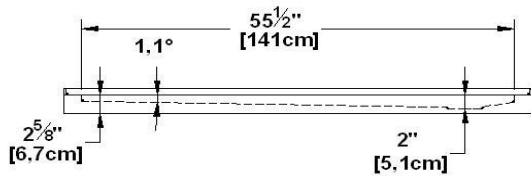

Base 60x32 (right hand drain) Product code : **BT60R32**

Draft revision : **20171002102000**

Nominal dimensions : **60" x 32" x 2,625" [152,4 cm x 81,3 cm x 6,7 cm]**

Material : **acrylic**

Draft and specs

Specifications
Textured floor : yes
Footrest : no
Characteristics : integrated acrylic flanges

Remarks
<i>All measures have a precision of ± 1/4" (0,63cm)</i>
<i>If a measure is present on one side only, part is symmetrical</i>

Available options
Shower seat : SS16-A, SS16-B
Shower door : EKO60 EKO60R32 PBSD60 PBSD60R32 PBSD60R232

Additional note(s) :

IMPORTANT NOTE :
Specifications, dimensions and models are subject to change. Visit our website http://www.oceania-attitude.com to access up-to-date dimensions and informations. In all cases, information on the website is the most up-to-date.