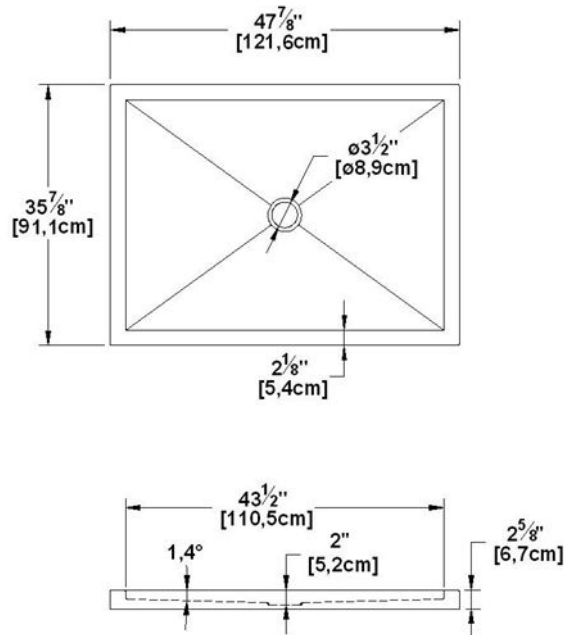

Base 48x36

Product code: **BT4836**

Nominal dimensions: **48" x 36" x 2.625" [121.9 cm x 91.4 cm x 6.7 cm]**

Material: **acrylic**

Draft revision : **20170320153000**

Draft and specs

Specifications
Textured floor: yes
Footrest: no
Characteristics:

Remarks
All measures have a precision of $\pm 1/4"$ (0,63cm) If a measure is present on one side only, part is symmetrical

Available options
Shower seat: SS16-A, SS16-B
Shower door : PB136 PB148 PB24836 PR23648 EKO48 EKO48R36 PBSD48 PBSD48R36 PBSD48R236