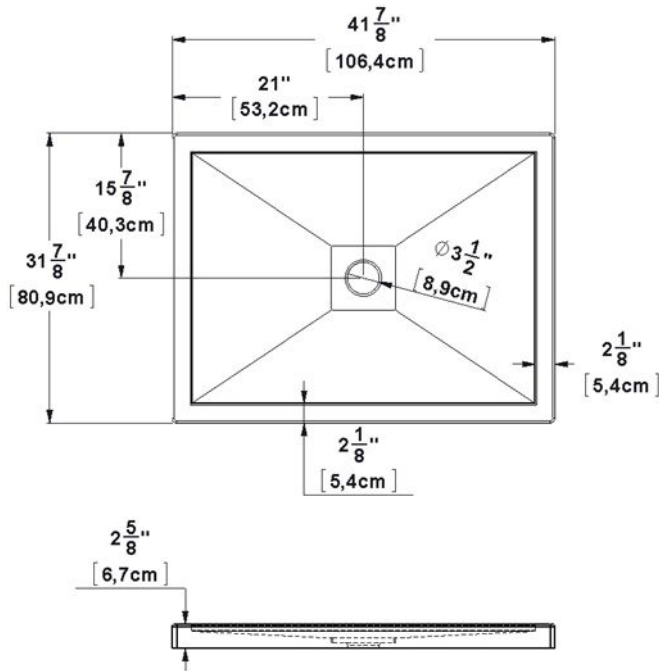

Base 42x32 square drain cover

Product code: **SB4232**

Nominal dimensions: **42" x 32" x 2.625" [106.7 cm x 81.3 cm x 6.7 cm]**

Material: **acrylic**

Draft revision : **20170322102000**

Draft and specs

Specifications	
Textured floor:	no
Footrest:	no
Characteristics:	

Remarks	
All measures have a precision of $\pm 1/4"$ (0,63cm) If a measure is present on one side only, part is symmetrical	

Available options	
Shower seat:	SS16-A, SS16-B
Shower door :	FP32 FP32R42 PB142 PB24232