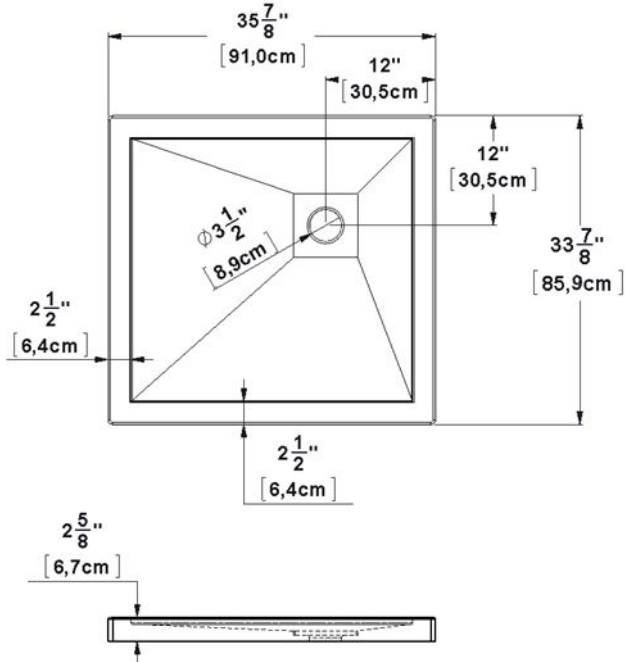

**Base 36x34 RH corner drain**

Product code: **SB36R3412**

Nominal dimensions: **36" x 34" x 2.625" [91.4 cm x 86.4 cm x 6.7 cm]**

Material: **acrylic**

Draft revision : **20170320153000**

**Draft and specs**

**Specifications**

Textured floor: **no**  
Footrest: **no**  
Characteristics: **corner base 12-12**

**Remarks**

All measures have a precision of  $\pm 1/4"$  (0,63cm)  
If a measure is present on one side only, part is symmetrical