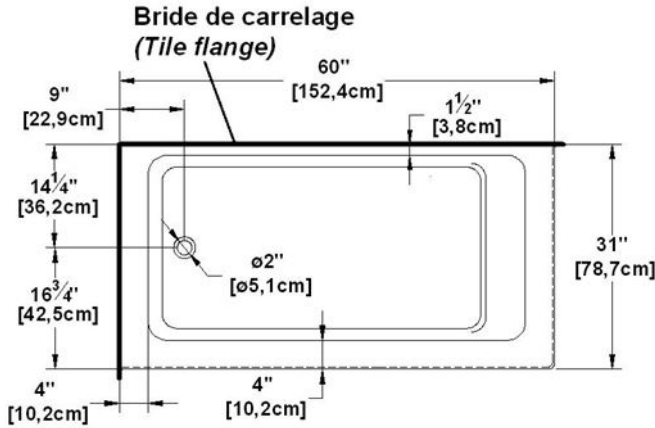

Loft 6031 L-SFR - Left hand drain, 2 Skirts (Front and Right)

Series : **Authentik Signature**

Nominal dimensions: **60" x 31" x 22" [152.4 cm x 78.7 cm x 55.9 cm]**

Seats : **1**

Product code: **LO6031L-SFR**

Draft revision : **2017032014000**

Lumbar support : yes

Arm rests : no

Low-profile available : no

Draft and specs

Additional(s) note(s)

Integrated acrylic tile flanges. If system, delivered with keypad not installed.
Available in white only. When ordered with AeroMassage™ or Super AeroMassage™, blower must be remote mounted. Only one handle can be factory installed.

Specifications
Capacity: 42 IMP Gal. / 54.7 US Gal. / 190.9 liters
AeroMassage™: 40 Easy Clean™ air jets
Super AeroMassage™: AeroMassage™ + 12 Easy Clean™ air jets
Comfort Air™: 40 Easy Clean™ air jets
Characteristics: 2 integrated skirts

Remarks
All measures have a precision of ± 1/4" (0,63cm)
If a measure is present on one side only, part is symmetrical
*internal dimensions taken at 4" (10cm) from bath bottom
*capacity is measured by filling the bath to 1-1/2" under the overflow

Available models
Soaker ☒
Comfort Air^{MC} ☒
AeroMassage^{MC} ☒
Super AeroMassage^{MC} ☒
Nano Sens^{MC} ☒

Available recommended options
Front skirt: Integrated
Recommended drain: WOCOSBS14 (chrome finish)
Tile flanges: Included on sides without skirt
Floating remote control: Available
Linear overflow: BDW114 (chrome finish)

Legend	
S Blower	L Chromotherapy light
P1 Pump	P2 Grab bar
C Keypad	C Keypad
Recommended faucets drilling location*	Deck cut-out line - - - - -

*It is possible to install the faucets elsewhere on the product. The installer must verify that there are no piping or wires before drilling.

IMPORTANT NOTE: Specifications, dimensions and models are subject to change.

Visit our website <http://www.oceania-attitude.com> to access up-to-date dimensions and information. In all cases, information on the website is the most up-to-date.

Head office

591, avenue des Entreprises
Theftord Mines, Quebec
CANADA G6H 4B2

Contact numbers

Phone : 1-877-332-4224
Fax : 1-866-460-4334

Internet

Web : <http://www.oceania-attitude.com>
Email : info@bainsoceania.com