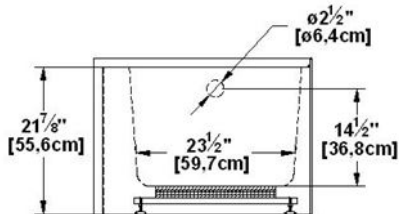

Loft 6031 L-SFR - Left hand drain, 2 Skirts (Front and Right)

Series : **Authentik Signature**

Nominal dimensions: **60" x 31" x 22" [152.4 cm x 78.7 cm x 55.9 cm]**

Seats : **1**

Product code: **LO6031L-SFR**

Draft revision : **2017032014000**

Lumbar support : yes

Arm rests : no

Low-profile available : no

Draft and specs

Additional(s) note(s)

Integrated acrylic tile flanges. If system, delivered with keypad not installed.
Available in white only. When ordered with AeroMassage™ or Super AeroMassage™, blower must be remote mounted. Only one handle can be factory installed.

Specifications
Capacity: 42 IMP Gal. / 54.7 US Gal. / 190.9 liters
AeroMassage™: 40 Easy Clean™ air jets
Super AeroMassage™: AeroMassage™ + 12 Easy Clean™ air jets
Comfort Air™: 40 Easy Clean™ air jets
Characteristics: 2 integrated skirts

Remarks
All measures have a precision of ± 1/4" (0,63cm)
If a measure is present on one side only, part is symmetrical
*internal dimensions taken at 4" (10cm) from bath bottom
*capacity is measured by filling the bath to 1-1/2" under the overflow

Available models
Soaker ☒
Comfort Air^{MC} ☒
AeroMassage^{MC} ☒
Super AeroMassage^{MC} ☒
Nano Sens^{MC} ☒

Available recommended options
Front skirt: Integrated
Recommended drain: WOCOSBS14 (chrome finish)
Tile flanges: Included on sides without skirt
Floating remote control: Available
Linear overflow: BDW114 (chrome finish)

Legend	
S Blower	L Chromotherapy light
P1 Pump	P2 Grab bar
C Keypad	C Keypad
Recommended faucets drilling location*	Deck cut-out line - - - - -

*It is possible to install the faucets elsewhere on the product. The installer must verify that there are no piping or wires before drilling.

IMPORTANT NOTE: Specifications, dimensions and models are subject to change.

Visit our website <http://www.oceania-attitude.com> to access up-to-date dimensions and information. In all cases, information on the website is the most up-to-date.

Head office

591, avenue des Entreprises
Theftord Mines, Quebec
CANADA G6H 4B2

Contact numbers

Phone : 1-877-332-4224
Fax : 1-866-460-4334

Internet

Web : <http://www.oceania-attitude.com>
Email : info@bainsoceania.com