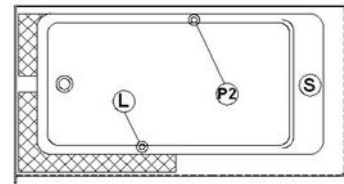

Loft 6031 L-SFR - Left hand drain, 2 Skirts (Front and Right)

Series : **Authentik Signature**

Nominal dimensions: **60" x 31" x 22" [152.4 cm x 78.7 cm x 55.9 cm]**

Seats : **1**

Product code: **LO6031L-SFR**

Draft revision : **2017032014000**

Lumbar support : yes

Arm rests : no

Low-profile available : no

Draft and specs

Additional(s) note(s)

Integrated acrylic tile flanges. If system, delivered with keypad not installed.
Available in white only. When ordered with AeroMassage™ or Super AeroMassage™, blower must be remote mounted. Only one handle can be factory installed.

Remarks
All measures have a precision of ± 1/4" (0,63cm)
If a measure is present on one side only, part is symmetrical
*internal dimensions taken at 4" (10cm) from bath bottom
*capacity is measured by filling the bath to 1-1/2" under the overflow