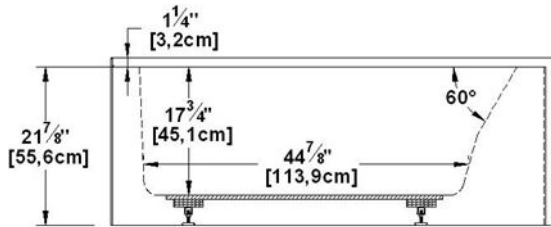

Loft 6031 L-SFR - Left hand drain, 2 Skirts (Front and Right)

Series : **Authentik Signature**

Nominal dimensions: **60" x 31" x 22" [152.4 cm x 78.7 cm x 55.9 cm]**

Seats : **1**

Product code: **LO6031L-SFR**

Draft revision : **2017032014000**

Lumbar support : yes

Arm rests : no

Low-profile available : no

Draft and specs

Additional(s) note(s)

Integrated acrylic tile flanges. If system, delivered with keypad not installed.
Available in white only. When ordered with AeroMassage™ or Super AeroMassage™, blower must be remote mounted. Only one handle can be factory installed.

Specifications
Capacity: 42 IMP Gal. / 54.7 US Gal. / 190.9 liters
AeroMassage™: 40 Easy Clean™ air jets
Super AeroMassage™: AeroMassage™ + 12 Easy Clean™ air jets
Comfort Air™: 40 Easy Clean™ air jets
Characteristics: 2 integrated skirts

Remarks
All measures have a precision of ± 1/4" (0,63cm)
If a measure is present on one side only, part is symmetrical
*internal dimensions taken at 4" (10cm) from bath bottom
*capacity is measured by filling the bath to 1-1/2" under the overflow

Available models
Soaker ☒
Comfort Air^{MC} ☒
AeroMassage^{MC} ☒
Super AeroMassage^{MC} ☒
Nano Sens^{MC} ☒

Available recommended options
Front skirt: Integrated
Recommended drain: WOCOSBS14 (chrome finish)
Tile flanges: Included on sides without skirt
Floating remote control: Available
Linear overflow: BDW114 (chrome finish)

Legend	
S Blower	L Chromotherapy light
P1 Pump	P2 Grab bar
C Keypad	C Keypad
Recommended faucets drilling location*	Deck cut-out line - - - - -

*It is possible to install the faucets elsewhere on the product. The installer must verify that there are no piping or wires before drilling.

IMPORTANT NOTE: Specifications, dimensions and models are subject to change.

Visit our website <http://www.oceania-attitude.com> to access up-to-date dimensions and information. In all cases, information on the website is the most up-to-date.

Head office

591, avenue des Entreprises
Theftord Mines, Quebec
CANADA G6H 4B2

Contact numbers

Phone : 1-877-332-4224
Fax : 1-866-460-4334

Internet

Web : <http://www.oceania-attitude.com>
Email : info@bainsoceania.com