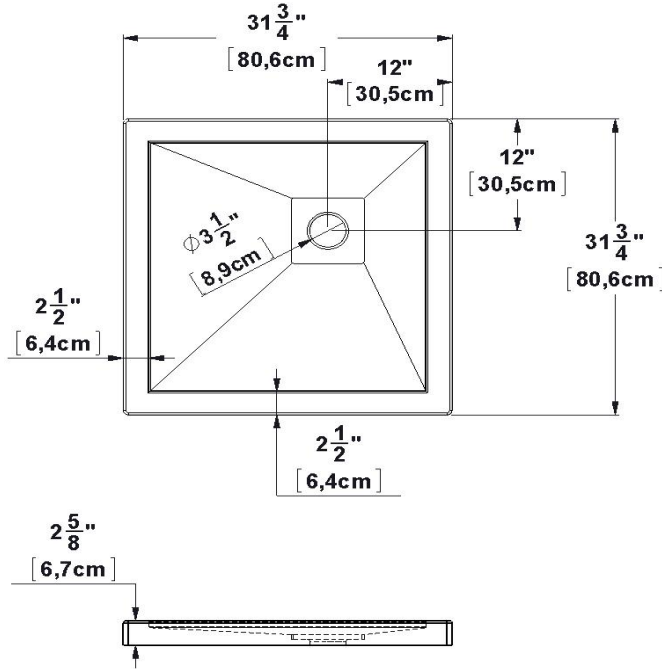

Base 32x32 RH corner drain Product code : **SB32R3212**

Draft revision : **20170320153000**

Nominal dimensions : **32" x 32" x 2,625" [81,3 cm x 81,3 cm x 6,7 cm]**

Material : **acrylic**

Draft and specs

Specifications
Textured floor : no
Footrest : no
Characteristics : Corner base 12-12

Remarks
All measures have a precision of $\pm 1/4''$ (0,63cm)
If a measure is present on one side only, part is symmetrical

Available options
Shower seat : SS16-A, SS16-B
Shower door : FP32 FP32R32

Additional note(s) :