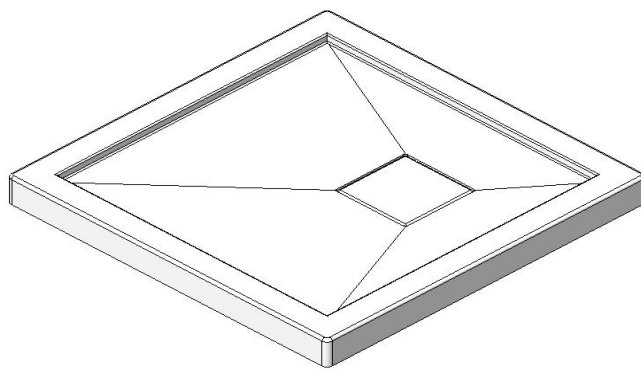

Base 32x32 RH corner drain Product code : **SB32R3212**

Draft revision : **20170320153000**

Nominal dimensions : **32" x 32" x 2,625" [81,3 cm x 81,3 cm x 6,7 cm]**

Material : **acrylic**

Draft and specs

Specifications
Textured floor : no
Footrest : no
Characteristics : Corner base 12-12

Remarks
All measures have a precision of $\pm 1/4''$ (0,63cm)
If a measure is present on one side only, part is symmetrical

Available options
Shower seat : SS16-A, SS16-B
Shower door : FP32 FP32R32

Additional note(s) :