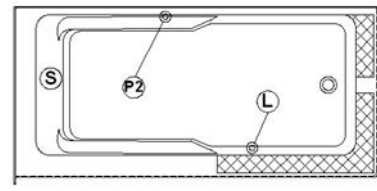

When ordered with a linear overflow (BDW), the installation panel option is mandatory.

Additional(s) note(s)

Integrated acrylic tile flanges. If system, delivered with keypad not installed. Available in white only. When ordered with AeroMassage™ or Super AeroMassage™, blower must be remote mounted. Only one handle can be factory installed.

Legend	
Blower	Chromotherapy light
Pump	Grab bar
Keypad	Recommended faucets drilling location*
Deck cut-out line - - - - -	

*It is possible to install the faucets elsewhere on the product. The installer must verify that there are no piping or wires before drilling.

IMPORTANT NOTE: Specifications, dimensions and models are subject to change. Visit our website <http://www.oceania-attitude.com> to access up-to-date dimensions and information. In all cases, information on the website is the most up-to-date.

Head office
591, avenue des Entreprises
Theftord Mines, Quebec
CANADA G6H 4B2

Contact numbers
Phone : 1-877-332-4224
Fax : 1-866-460-4334

Internet
Web : <http://www.oceania-attitude.com>
Email : info@bainsoceania.com