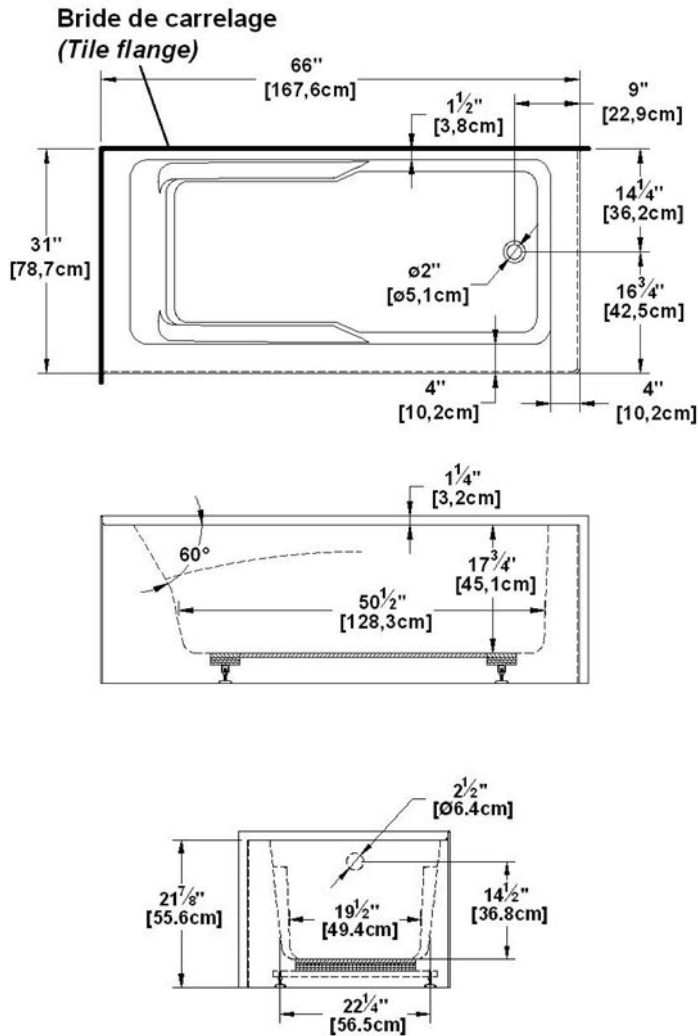

Suite 6631 R-SFR - Right hand drain, 2 Skirts (Front and Right)

Series : **Authentik Signature**

Nominal dimensions: **66" x 31" x 22" [167.6 cm x 78.7 cm x 55.9 cm]**

Seats : **1**

Product code: **SU6631R-SFR**

Draft revision : **2017032014000**

Lumbar support : yes

Arm rests : yes

Low-profile available : no

Draft and specs

Specifications
Capacity: 44 IMP Gal. / 57.3 US Gal. / 200 liters
AeroMassage™: 40 Easy Clean™ air jets
Super AeroMassage™: AeroMassage™ + 12 Easy Clean™ air jets
Comfort Air™: 40 Easy Clean™ air jets
Characteristics: 2 integrated skirts

Remarks
All measures have a precision of ± 1/4" (0,63cm)
If a measure is present on one side only, part is symmetrical
*internal dimensions taken at 4" (10cm) from bath bottom
*capacity is measured by filling the bath to 1-1/2" under the overflow