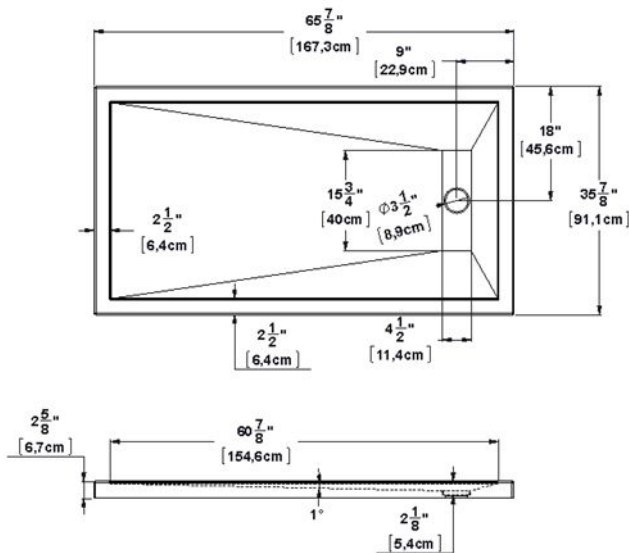

Base 66x36 right hand linear drain cover

Product code: **SB66R36**

Nominal dimensions: **66" x 36" x 2.625" [167.6 cm x 91.4 cm x 6.7 cm]**

Material: **acrylic**

Draft revision : **20181017100000**

Draft and specs

Specifications

Textured floor: **no**

Footrest: **no**

Characteristics:

Remarks

All measures have a precision of $\pm 1/4"$ (0,63cm)
 If a measure is present on one side only, part is symmetrical

Available options

Shower seat: **SS16-A, SS16-B**

Shower door : **AG36 PB136 PBS66
 PBSD66R36 PBSD66R236**

Additional note(s):

Integrated tile flanges not shown. To be specified when ordering. Aluminum tile flanges can be supplied as an option. *The "X" configuration has no tiling flange. The aluminum tile flanges are provided, but not factory installed.