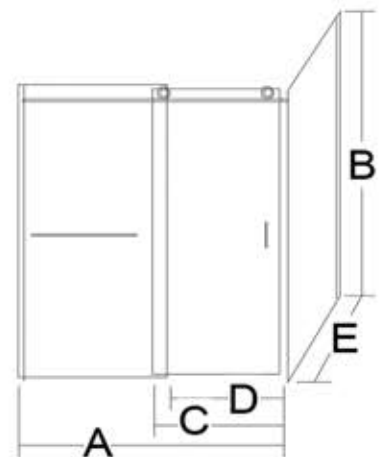

FEATURES:

- Corner installation
- Magnet on the door for a perfect seal.
- 8mm tempered glass with the easy clean Oceania clear View™ treatment.
- Chrome finish.
- Sliding door that allows for either left- or right-hand installation.
- 10-year limited warranty.

PBSD doors - Marelia

Code	A (min)	A (max)	B	C	D (min)	D(max)	E (min)	E (max)	
PBSD48R32							30¼"	30⅝"	1 side panel (return)
PBSD48R36	45⅝"	46⅝"	78¾"	25¼"	19"	20"	34¼"	34⅝"	
PBSD48R42							40¼"	40⅝"	
PBSD60R32							30¼"	30⅝"	
PBSD60R36	57⅝"	58⅝"	78¾"	31¼"	25"	26"	34¼"	34⅝"	
PBSD60R42							40¼"	40⅝"	
PBSD60R48							46¼"	46⅝"	