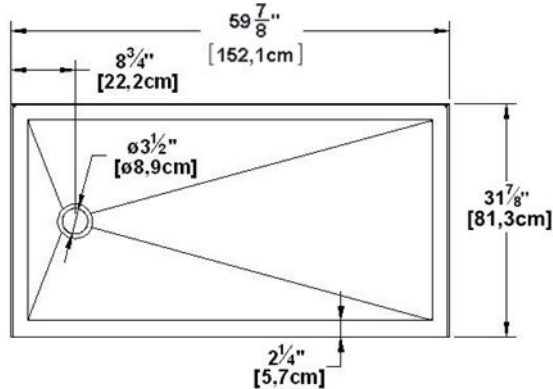

Base 60x32 (left hand drain)

Product code: **BT60L32**

Nominal dimensions: **60" x 32" x 2.625" [152.4 cm x 81.3 cm x 6.7 cm]**

Material: **acrylic**

Draft revision : **20171002102000**

Draft and specs

Specifications

Textured floor: **yes**
Footrest: **no**
Characteristics: **integrated acrylic flang**

Remarks

All measures have a precision of $\pm 1/4"$ (0,63cm)
If a measure is present on one side only, part is symmetrical