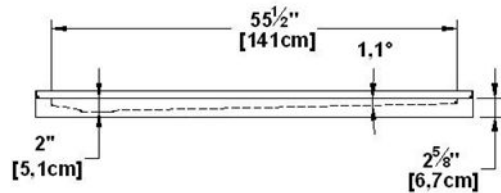

Base 60x32 (left hand drain)

Product code: **BT60L32**

Nominal dimensions: **60" x 32" x 2.625" [152.4 cm x 81.3 cm x 6.7 cm]**

Material: **acrylic**

Draft revision : **20171002102000**

Draft and specs

Specifications

Textured floor: **yes**
Footrest: **no**
Characteristics: **integrated acrylic flang**

Remarks

All measures have a precision of $\pm 1/4"$ (0,63cm)
If a measure is present on one side only, part is symmetrical