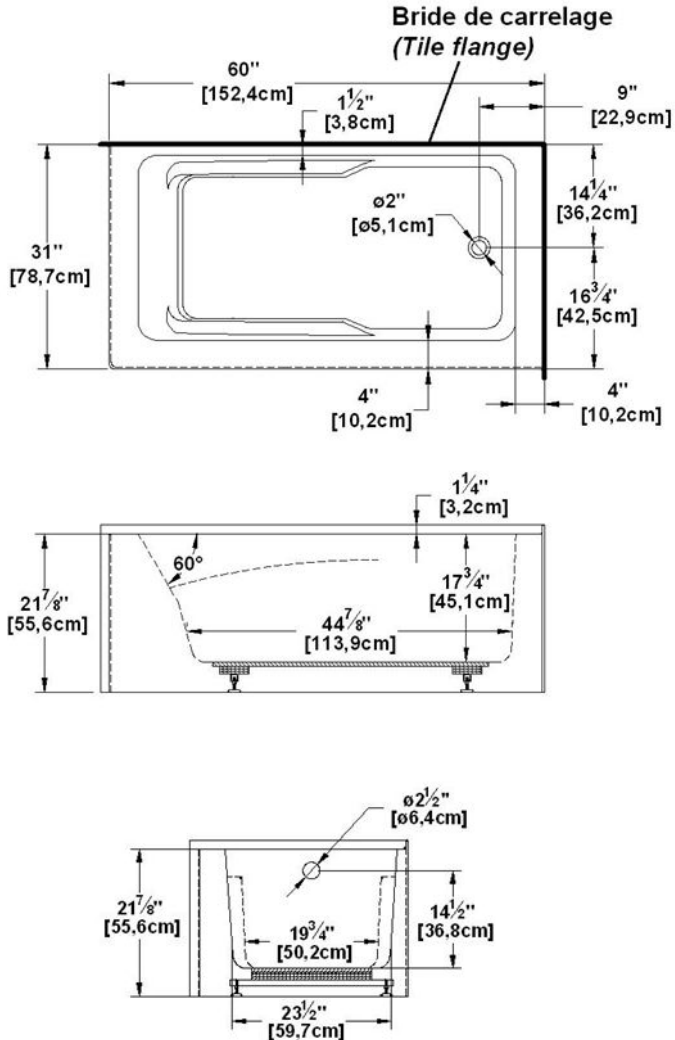

Suite 6031 R-SFL - Right hand drain, 2 Skirts (Front and Left)

Series : **Authentik Signature**

Nominal dimensions: **60" x 31" x 22" [152.4 cm x 78.7 cm x 55.9 cm]**

Seats : **1**

Product code: **SU6031R-SFL**

Draft revision : **2017032014000**

Lumbar support : yes

Arm rests : yes

Low-profile available : no

Draft and specs

Specifications
Capacity: 40 IMP Gal. / 52.1 US Gal. / 181.8 liters
AeroMassage™: 40 Easy Clean™ air jets
Super AeroMassage™: AeroMassage™ + 12 Easy Clean™ air jets
Comfort Air™: 40 Easy Clean™ air jets
Characteristics: 2 integrated skirts

Remarks
All measures have a precision of ± 1/4" (0,63cm)
If a measure is present on one side only, part is symmetrical
*internal dimensions taken at 4" (10cm) from bath bottom
*capacity is measured by filling the bath to 1-1/2" under the overflow