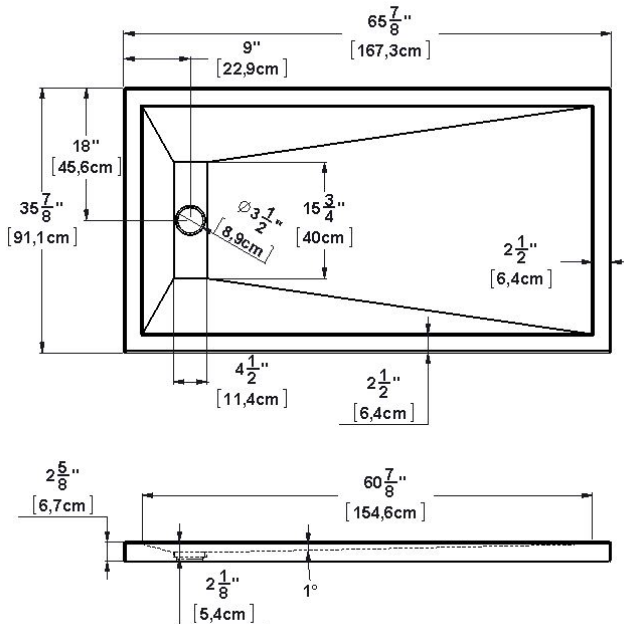

**Base 66x36 linear drain cOVER**

Product code: **SB6636**

Nominal dimensions: **66" x 36" x 2.625" [167.6 cm x 91.4 cm x 6.7 cm]**

Material: **acrylic**

Draft revision : **20230113144644**

**Draft and specs**

Brides/Flanges: X

**Specifications**

Textured floor: **no**

Footrest: **no**

Characteristics:

**Remarks**

All measures have a precision of  $\pm 1/4"$  (0,63cm)  
 If a measure is present on one side only, part is symmetrical

**Available options**

Shower seat:

Shower door : **PB136 PBSD66 PBSD66R36  
 PBSD66R236**

Additional note(s):

Aluminum tile Flanges supplied but NOT installed.

IMPORTANT NOTE :

Specifications, dimensions and models are subject to change.  
 Visit our website <http://www.oceania-attitude.com> to access up-to-date dimensions and informations. In all cases, information on the website is the most up-to-date.