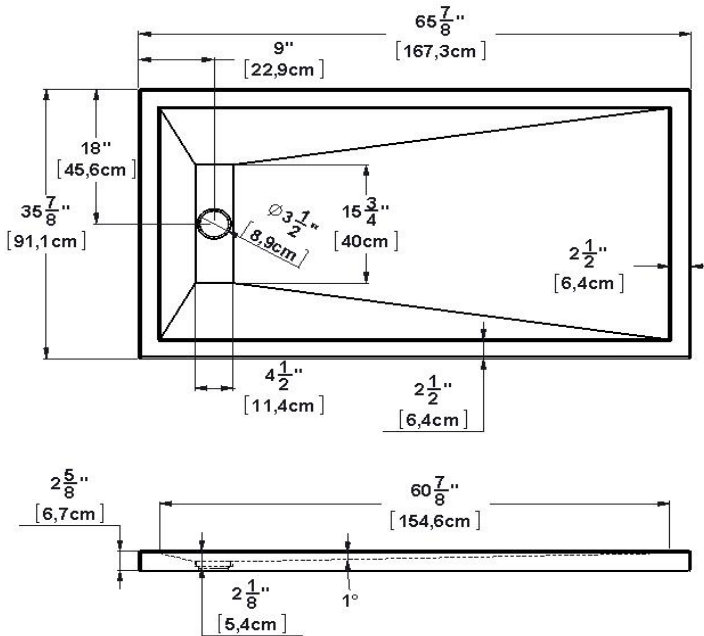

Base 66x36 left hand linear drain cover

Product code : **SB66L36**

Draft revision : **20181017100000**

Nominal dimensions : **66" x 36" x 2,625" [167,6 cm x 91,4 cm x 6,7 cm]**

Material : **acrylic**

Draft and specs

Specifications

Textured floor : **no**
Footrest : **no**
Characteristics :

Remarks

All measures have a precision of $\pm 1/4"$ (0,63cm)
If a measure is present on one side only, part is symmetrical

Available options

Shower seat : **SS16-A, SS16-B**

Shower door : **AG36 PB136 PBS666 PBSD66R36 PBSD66R236**

Additional note(s) :

Integrated tile flanges not shown. To be specified when ordering. Aluminium tile flanges can be supplied as an option.