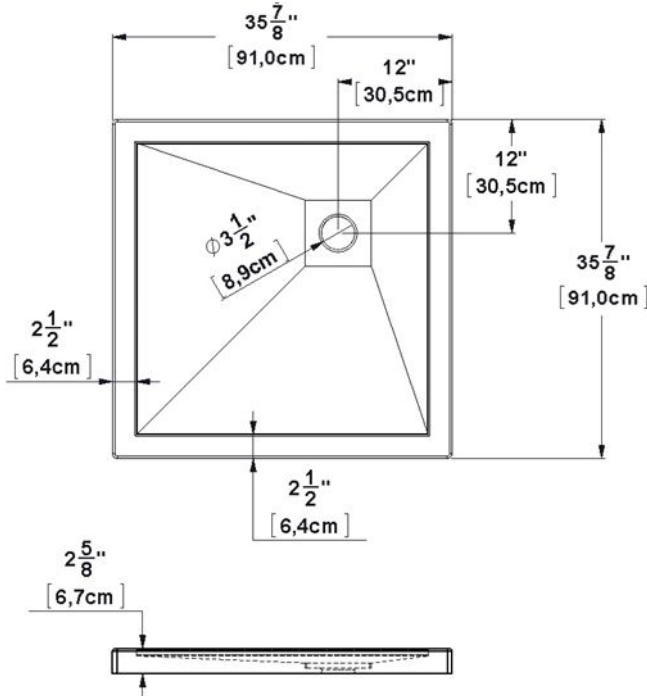

Base 36x36 RH corner drain

Product code: **SB36R3612**

Nominal dimensions: **36" x 36" x 2.625" [91.4 cm x 91.4 cm x 6.7 cm]**

Material: **acrylic**

Draft revision : **20170320153000**

Draft and specs

Specifications

Textured floor: **no**
Footrest: **no**
Characteristics: **corner base 12-12**

Remarks

All measures have a precision of $\pm 1/4"$ (0,63cm)
If a measure is present on one side only, part is symmetrical

Available options

Shower seat: **SS16-A, SS16-B**

Shower door : **PB136 PB23636**

Additional note(s):

Integrated tile flanges not shown. To be specified when ordering.
Aluminum tile flanges can be supplied as an option.

IMPORTANT NOTE :