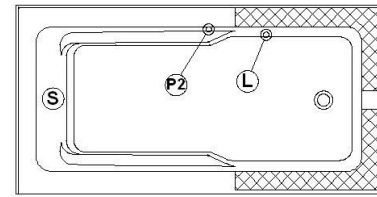

**City 66 (right hand drain)**

Series : **Alcove**

Nominal dimensions: **66" x 34" x 20.5" [167.6 cm x 86.4 cm x 52.1 cm]**

Seats : **1**

Product code: **CI66R**

Draft revision : **2023122110160**

Lumbar support : yes

**Remarks**

All measures have a precision of ± 1/4" (0,63cm)  
 If a measure is present on one side only, part is symmetrical  
 \*internal dimensions taken at 4" (10cm) from bath bottom  
 \*capacity is measured by filling the bath to 1-1/2" under the overflow

**Legend**

- S** Blower
- L** Chromotherapy light
- P2** Grab bar
- C** Keypad

Recommended faucets drilling location\*

Deck cut-out line - - - - -

Additional(s) note(s)

Integrated acrylic tile flanges.

\*It is possible to install the faucets elsewhere on the product. The installer must verify that there are no piping or wires before drilling.