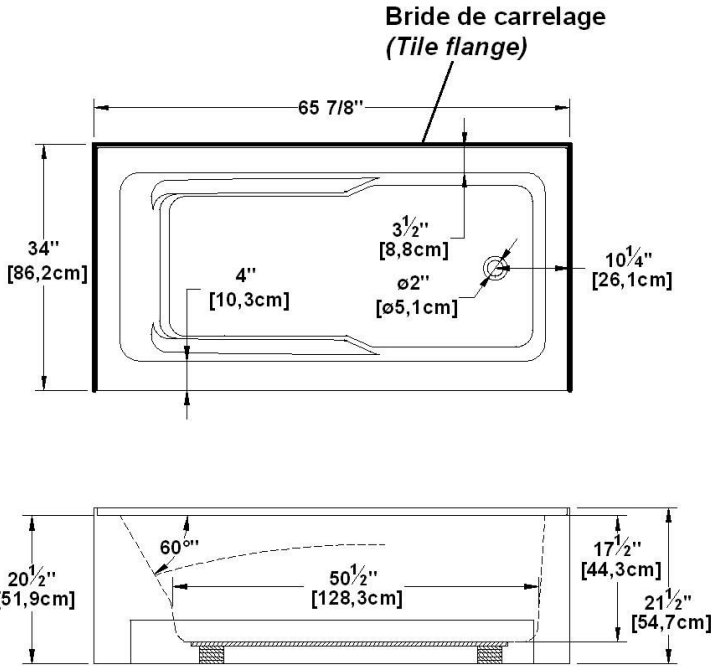

**City 66 (right hand drain)**

Series : **Alcove**

Nominal dimensions: **66" x 34" x 20.5" [167.6 cm x 86.4 cm x 52.1 cm]**

Seats : **1**

Product code: **CI66R**

Draft revision : **2023122110160**

Lumbar support : yes

Arm rests : yes

Low-profile available : no

**Draft and specs**

**Specifications**

Capacity: **57 IMP Gal. / 74.3 US Gal. / 259.1 liters**  
 AeroMassage™: **47 Easy Clean™ air jets**  
 Super AeroMassage™: **AeroMassage™ + 12 Easy Clean™ air jets**  
 Comfort Air™: **47 Easy Clean™ air jets**  
 Characteristics: **Textured floor, integrated front skirt**

**Remarks**

All measures have a precision of ± 1/4" (0,63cm)  
 If a measure is present on one side only, part is symmetrical  
 \*internal dimensions taken at 4" (10cm) from bath bottom  
 \*capacity is measured by filling the bath to 1-1/2" under the overflow

**Legend**

- S** Blower
- L** Chromotherapy light
- P2** Grab bar
- C** Keypad

Recommended faucets drilling location\*

Deck cut-out line - - - - -

Additional(s) note(s)

Integrated acrylic tile flanges.

\*It is possible to install the faucets elsewhere on the product. The installer must verify that there are no piping or wires before drilling.