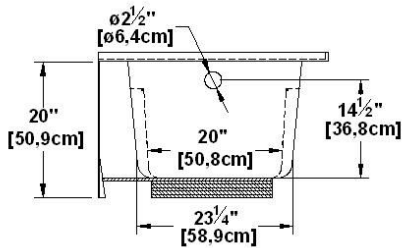

City 66 (right hand drain)

Series : **Alcove**

Nominal dimensions: **66" x 34" x 20.5" [167.6 cm x 86.4 cm x 52.1 cm]**

Seats : **1**

Product code: **CI66R**

Draft revision : **2023122110160**

Lumbar support : yes

Arm rests : yes

Low-profile available : no

Draft and specs

Specifications

Capacity: **57 IMP Gal. / 74.3 US Gal. / 259.1 liters**
AeroMassage™: **47 Easy Clean™ air jets**
Super AeroMassage™: **AeroMassage™ + 12 Easy Clean™ air jets**
Comfort Air™: **47 Easy Clean™ air jets**
Characteristics: **Textured floor, integrated front skirt**

Remarks

All measures have a precision of ± 1/4" (0,63cm)
If a measure is present on one side only, part is symmetrical
*internal dimensions taken at 4" (10cm) from bath bottom
*capacity is measured by filling the bath to 1-1/2" under the overflow

Available models

- Soaker ☒
- Comfort Air™ ☒
- AeroMassage™ ☒
- Super AeroMassage™ ☒

Available recommended options

- Front skirt: Integrated
- Recommended drain: WOCO14 (chrome finish)
- Tile flanges: integrated
- Floating remote control: Available
- Linear overflow: BDW114 (chrome finish)

Legend

- **S** Blower
- **L** Chromotherapy light
- **P2** Grab bar
- **C** Keypad

Recommended faucets drilling location*

Deck cut-out line - - - - -

Additional(s) note(s)

Integrated acrylic tile flanges.

*It is possible to install the faucets elsewhere on the product. The installer must verify that there are no piping or wires before drilling.

IMPORTANT NOTE: Specifications, dimensions and models are subject to change.

Visit our website <http://www.oceania-attitude.com> to access up-to-date dimensions and information. In all cases, information on the website is the most up-to-date.

Head office

591, avenue des Entreprises
Theftord Mines, Quebec
CANADA G6H 4B2

Contact numbers

Phone : 1-877-332-4224
Fax : 1-866-460-4334

Internet

Web : <http://www.oceania-attitude.com>
Email : info@bainsoceania.com