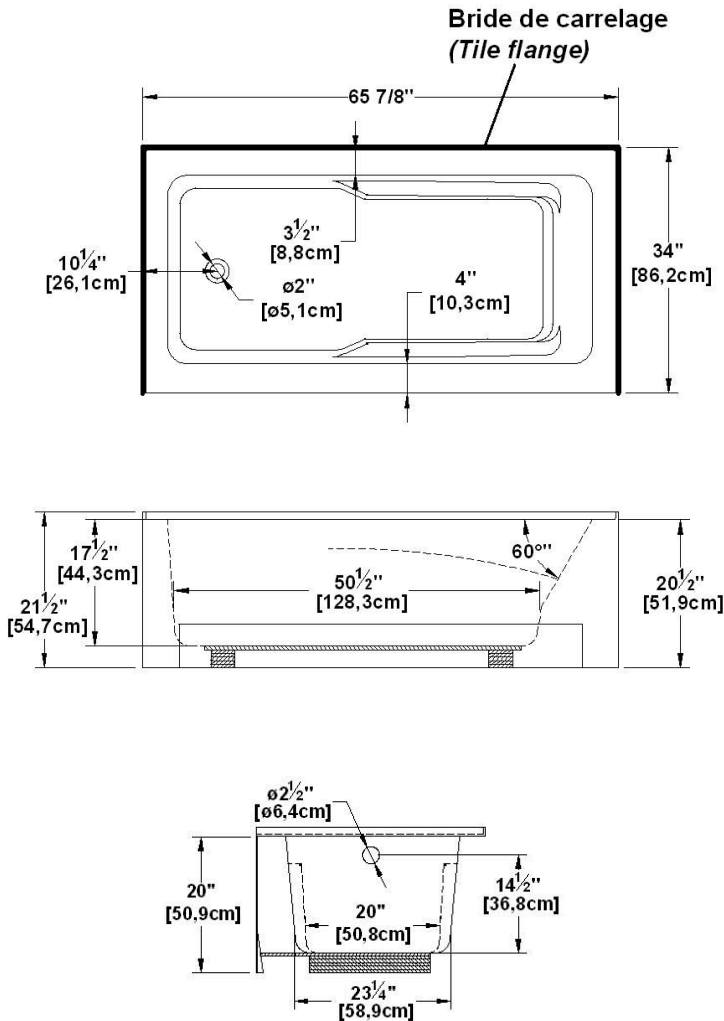

**City 66 (left hand drain)**

Series : **Alcove**

Nominal dimensions: **66" x 34" x 20.5" [167.6 cm x 86.4 cm x 52.1 cm]**

Seats : **1**

Product code: **CI66L**

Draft revision : **2023122110155**

Lumbar support : yes

Arm rests : yes

Low-profile available : no

**Draft and specs**

Specifications
Capacity: <b>57 IMP Gal. / 74.3 US Gal. / 259.1 liters</b>
AeroMassage™: <b>47 Easy Clean™ air jets</b>
Super AeroMassage™: <b>AeroMassage™ + 12 Easy Clean™ air jets</b>
Comfort Air™: <b>47 Easy Clean™ air jets</b>
Characteristics: <b>Textured floor, integrated front skirt</b>

Remarks
All measures have a precision of ± 1/4" (0,63cm)
If a measure is present on one side only, part is symmetrical
*internal dimensions taken at 4" (10cm) from bath bottom
*capacity is measured by filling the bath to 1-1/2" under the overflow