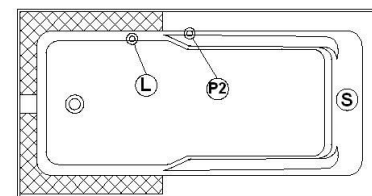

Additional(s) note(s)

Integrated acrylic tile flanges.

Legend	
S	Blower
L	Chromotherapy light
P2	Grab bar
C	Keypad
	Recommended faucets drilling location*
	Deck cut-out line

*It is possible to install the faucets elsewhere on the product. The installer must verify that there are no piping or wires before drilling.

IMPORTANT NOTE: Specifications, dimensions and models are subject to change.

Visit our website <http://www.oceania-attitude.com> to access up-to-date dimensions and information. In all cases, information on the website is the most up-to-date.

Head office

591, avenue des Entreprises
Theftord Mines, Quebec
CANADA G6H 4B2

Contact numbers

Phone : 1-877-332-4224
Fax : 1-866-460-4334

Internet

Web : <http://www.oceania-attitude.com>
Email : info@bainsoceania.com