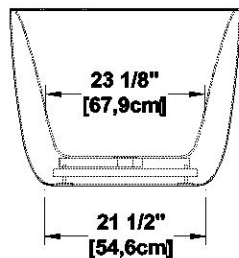

Available recommended options

- Front skirt:
- Recommended drain: Incl. INF101 (White finish)
- Tile flanges: unavailable
- Floating remote control: included if ordered with system
- Linear overflow: Integrated