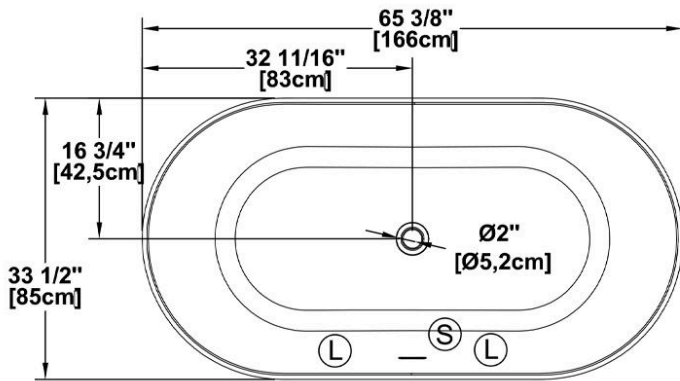

Minto 65

Series : **Authentik Signature**

Nominal dimensions: **65" x 34" x 22" [165.1 cm x 86.4 cm x 55.9 cm]**

Seats : **2**

Product code: **MI65**

Draft revision : **2024040914532**

Lumbar support : no

Arm rests : no

Low-profile available : no

Draft and specs

Specifications

Capacity: **49 IMP Gal. / 63.9 US Gal. / 222.7 liters**
 AeroMassage™: **44 Easy Clean™** air jets
 Super AeroMassage™: **unavailable**
 Comfort Air™: **unavailable**
 Characteristics: **One-piece freestanding bath**

Remarks

All measures have a precision of ± 1/4" (0,63cm)
 If a measure is present on one side only, part is symmetrical
 *internal dimensions taken at 4" (10cm) from bath bottom
 *capacity is measured by filling the bath to 1-1/2" under the overflow