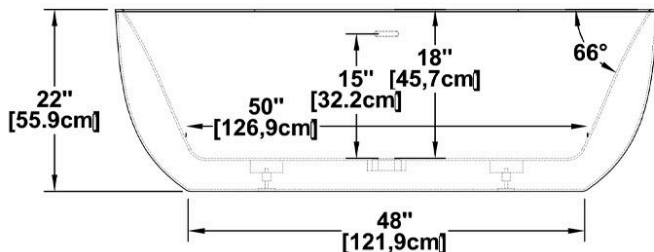

Available recommended options

- Front skirt:
- Recommended drain: Incl. INF101 (White finish)
- Tile flanges: unavailable
- Floating remote control: included if ordered with system
- Linear overflow: Integrated