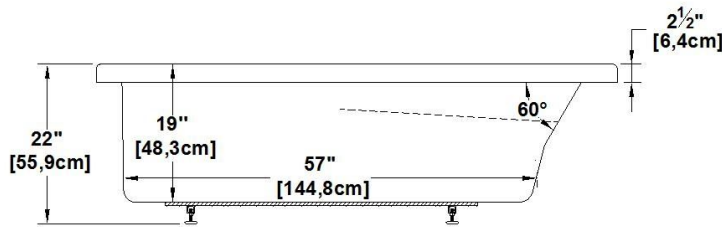

Liberty relax

Series : **Deck mount**

Nominal dimensions: **72" x 32" x 22" [182.9 cm x 81.3 cm x 55.9 cm]**

Seats : **1**

Product code: **LC72**

Draft revision : **2023122112263**

Lumbar support : yes

Arm rests : yes

Low-profile available : yes

Draft and specs

Specifications
Capacity: 54 IMP Gal. / 70.4 US Gal. / 245.4 liters
AeroMassage™: 45 Easy Clean™ air jets
Super AeroMassage™: AeroMassage™ + 12 Easy Clean™ air jets
Comfort Air™: 45 Easy Clean™ air jets
Characteristics:

Remarks
All measures have a precision of ± 1/4" (0,63cm)
If a measure is present on one side only, part is symmetrical
*internal dimensions taken at 4" (10cm) from bath bottom
*capacity is measured by filling the bath to 1-1/2" under the overflow