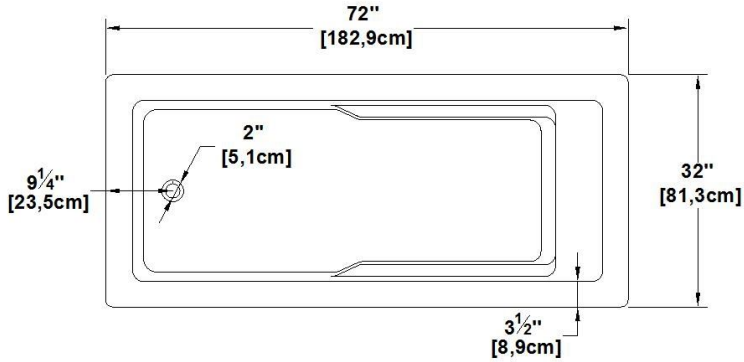

Liberty relax

Series : **Deck mount**

Nominal dimensions: **72" x 32" x 22" [182.9 cm x 81.3 cm x 55.9 cm]**

Seats : **1**

Product code: **LC72**

Draft revision : **2023122112263**

Lumbar support : yes

Arm rests : yes

Low-profile available : yes

Draft and specs

Specifications
Capacity: 54 IMP Gal. / 70.4 US Gal. / 245.4 liters
AeroMassage™: 45 Easy Clean™ air jets
Super AeroMassage™: AeroMassage™ + 12 Easy Clean™ air jets
Comfort Air™: 45 Easy Clean™ air jets
Characteristics:

Remarks
All measures have a precision of ± 1/4" (0,63cm)
If a measure is present on one side only, part is symmetrical
*internal dimensions taken at 4" (10cm) from bath bottom
*capacity is measured by filling the bath to 1-1/2" under the overflow