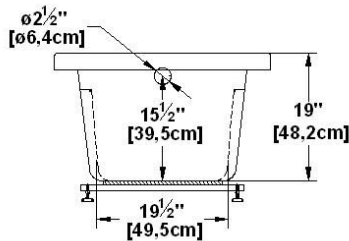

Liberty relax

Series : **Deck mount**

Nominal dimensions: **72" x 32" x 22" [182.9 cm x 81.3 cm x 55.9 cm]**

Seats : **1**

Product code: **LC72**

Draft revision : **2023122112263**

Lumbar support : yes

Arm rests : yes

Low-profile available : yes

Draft and specs

Specifications
Capacity: 54 IMP Gal. / 70.4 US Gal. / 245.4 liters
AeroMassage™: 45 Easy Clean™ air jets
Super AeroMassage™: AeroMassage™ + 12 Easy Clean™ air jets
Comfort Air™: 45 Easy Clean™ air jets
Characteristics:

Remarks
All measures have a precision of ± 1/4" (0,63cm)
If a measure is present on one side only, part is symmetrical
*internal dimensions taken at 4" (10cm) from bath bottom
*capacity is measured by filling the bath to 1-1/2" under the overflow