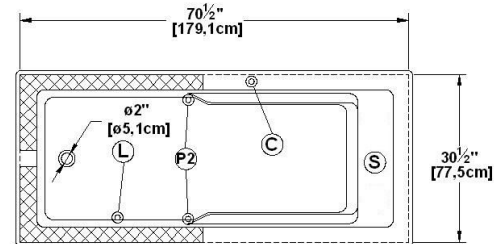

Specifications
Capacity: 54 IMP Gal. / 70.4 US Gal. / 245.4 liters
AeroMassage™: 45 Easy Clean™ air jets
Super AeroMassage™: AeroMassage™ + 12 Easy Clean™ air jets
Comfort Air™: 45 Easy Clean™ air jets
Characteristics:

Remarks
All measures have a precision of ± 1/4" (0,63cm)
If a measure is present on one side only, part is symmetrical
*internal dimensions taken at 4" (10cm) from bath bottom
*capacity is measured by filling the bath to 1-1/2" under the overflow

Available models
Soaker ☒
Comfort Air™ ☒
AeroMassage™ ☒
Super AeroMassage™ ☒

Available recommended options
Front skirt: JA72
Recommended drain: WOCO14 (chrome finish)
Tile flanges: available
Floating remote control: Available
Linear overflow: BDW114 (chrome finish)