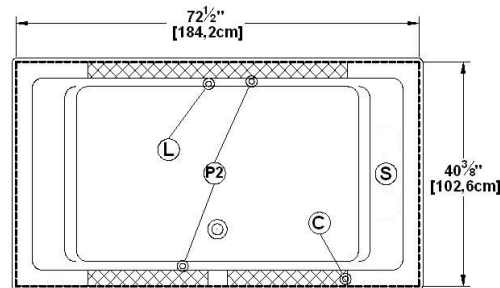

Additional(s) note(s)

Keypad supplied but not installed when ordered with tile flanges or remote control.

Legend	
(S) Blower	(L) Chromotherapy light
(P2) Grab bar	(C) Keypad
Recommended faucets drilling location*	Deck cut-out line - - - - -

*It is possible to install the faucets elsewhere on the product. The installer must verify that there are no piping or wires before drilling.

IMPORTANT NOTE: Specifications, dimensions and models are subject to change.

Visit our website <http://www.oceania-attitude.com> to access up-to-date dimensions and information. In all cases, information on the website is the most up-to-date.

Head office

591, avenue des Entreprises
Theftord Mines, Quebec
CANADA G6H 4B2

Contact numbers

Phone : 1-877-332-4224
Fax : 1-866-460-4334

Internet

Web : <http://www.oceania-attitude.com>
Email : info@bainsoceania.com