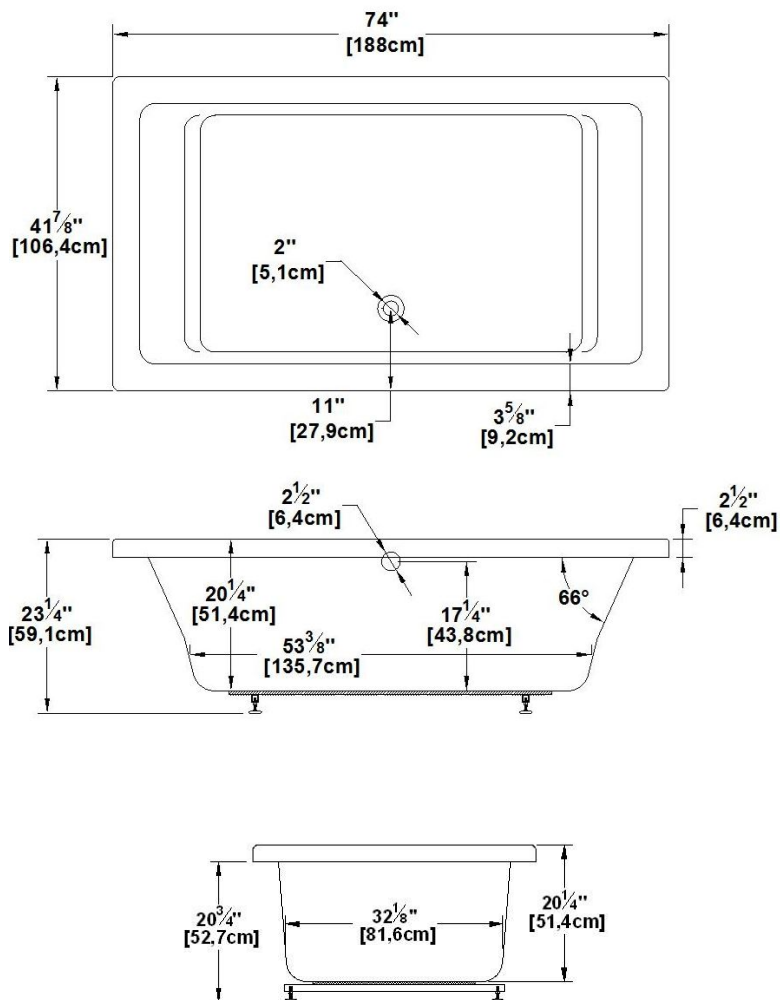

Nature

Series : **Deck mount**

Nominal dimensions: **74" x 42" x 23" [188.0 cm x 106.7 cm x 58.4 cm]**

Seats : **2**

Product code: **NA24**

Draft revision : **2017032014000**

Lumbar support : yes

Arm rests : no

Low-profile available : yes

Draft and specs

Specifications
Capacity: 94 IMP Gal. / 122.6 US Gal. / 427.3 liters
AeroMassage™: 52 Easy Clean™ air jets
Super AeroMassage™: AeroMassage™ + 12 Easy Clean™ air jets
Comfort Air™: 52 Easy Clean™ air jets
Characteristics:

Remarks
All measures have a precision of ± 1/4" (0,63cm)
If a measure is present on one side only, part is symmetrical
*internal dimensions taken at 4" (10cm) from bath bottom
*capacity is measured by filling the bath to 1-1/2" under the overflow

Available models
Soaker ☒
Comfort Air™ ☒
AeroMassage™ ☒
Super AeroMassage™ ☒

Available recommended options
Front skirt: JAXL
Recommended drain: WOCO14 (chrome finish)
Tile flanges: available
Floating remote control: Available
Linear overflow: BDW114 (chrome finish)