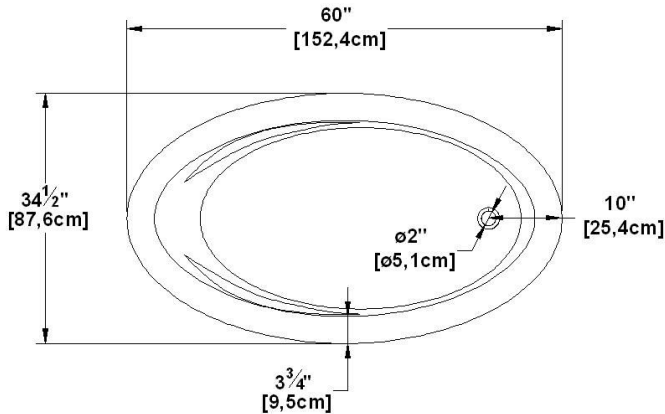

Rose 60

Nominal dimensions: **60" x 35" x 21" [152.4 cm x 88.9 cm x 53.3 cm]**
Seats : **1** Product code: **RO60**
Lumbar support : no Arm rests : yes

Series : **Deck mount**
Also available in **FREESTANDING**
Draft revision : **2017032014000**
Low-profile available : no

Draft and specs