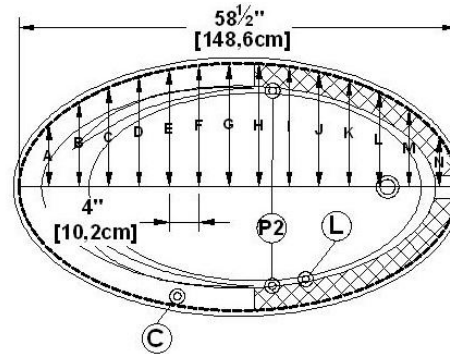

Rose 60

Nominal dimensions: **60" x 35" x 21" [152.4 cm x 88.9 cm x 53.3 cm]**
 Seats : **1** Product code: **RO60**
 Lumbar support : no Arm rests : yes

Series : **Deck mount**
 Also available in **FREESTANDING**
 Draft revision : **2017032014000**
 Low-profile available : no

Remarks

All measures have a precision of ± 1/4" (0,63cm)
 If a measure is present on one side only, part is symmetrical
 *internal dimensions taken at 4" (10cm) from bath bottom
 *capacity is measured by filling the bath to 1-1/2" under the overflow

A	8-1/4"	21,1 cm
B	11-1/4"	28,7 cm
C	13-1/4"	33,8 cm
D	14-3/4"	37,3 cm
E	15-5/8"	39,7 cm
F	16-1/4"	41,2 cm
G	16-1/2"	41,9 cm
H	16-3/8"	41,7 cm
I	16"	40,8 cm
J	15-3/8"	39 cm
K	14-1/4"	36,1 cm
L	12-5/8"	32,1 cm
M	10-3/8"	26,3 cm
N	6-5/8"	16,9 cm