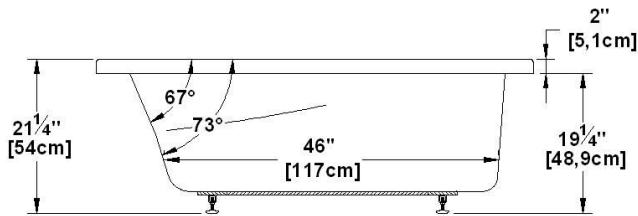

Rose 60

Nominal dimensions: **60" x 35" x 21" [152.4 cm x 88.9 cm x 53.3 cm]**
Seats : **1** Product code: **RO60**
Lumbar support : no Arm rests : yes

Series : **Deck mount**
Also available in **FREESTANDING**
Draft revision : **2017032014000**
Low-profile available : no

Draft and specs