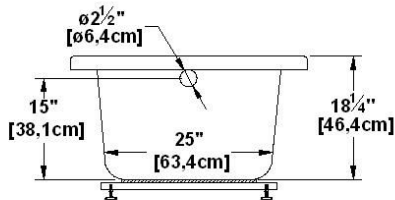

Rose 60

Nominal dimensions: **60" x 35" x 21" [152.4 cm x 88.9 cm x 53.3 cm]**
Seats : **1** Product code: **RO60**
Lumbar support : no Arm rests : yes

Series : **Deck mount**
Also available in **FREESTANDING**
Draft revision : **2017032014000**
Low-profile available : no

Draft and specs