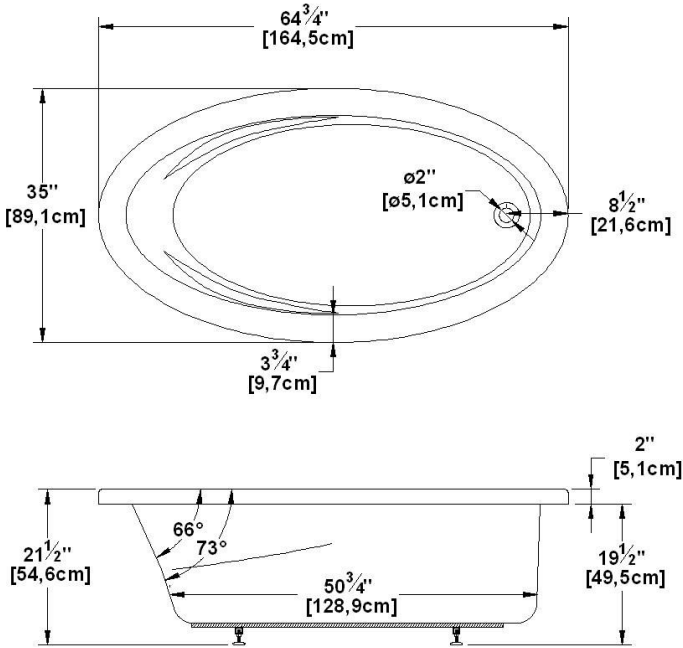

Rose 65

Series : **Deck mount**

Nominal dimensions: **65" x 35" x 21" [165.1 cm x 88.9 cm x 53.3 cm]**

Seats : **1**

Product code: **RO65**

Draft revision : **2023122108441**

Lumbar support : no

Arm rests : yes

Low-profile available : no

Draft and specs

Specifications

Capacity: **45 IMP Gal. / 58.6 US Gal. / 204.5 liters**
 AeroMassage™: **39 Easy Clean™ air jets**
 Super AeroMassage™: **AeroMassage™ + 12 Easy Clean™ air jets**
 Comfort Air™: **39 Easy Clean™ air jets**
 Characteristics:

Remarks

All measures have a precision of ± 1/4" (0,63cm)
 If a measure is present on one side only, part is symmetrical
 *internal dimensions taken at 4" (10cm) from bath bottom
 *capacity is measured by filling the bath to 1-1/2" under the overflow