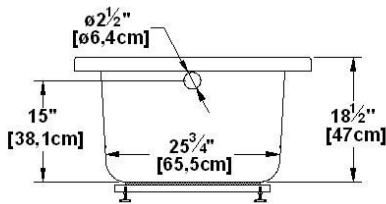

Rose 65

Series : **Deck mount**

Nominal dimensions: **65" x 35" x 21" [165.1 cm x 88.9 cm x 53.3 cm]**

Seats : **1**

Product code: **RO65**

Draft revision : **2023122108441**

Lumbar support : no

Arm rests : yes

Low-profile available : no

Draft and specs

Specifications

Capacity: **45 IMP Gal. / 58.6 US Gal. / 204.5 liters**
 AeroMassage™: **39 Easy Clean™ air jets**
 Super AeroMassage™: **AeroMassage™ + 12 Easy Clean™ air jets**
 Comfort Air™: **39 Easy Clean™ air jets**
 Characteristics:

Remarks

All measures have a precision of ± 1/4" (0,63cm)
 If a measure is present on one side only, part is symmetrical
 *internal dimensions taken at 4" (10cm) from bath bottom
 *capacity is measured by filling the bath to 1-1/2" under the overflow