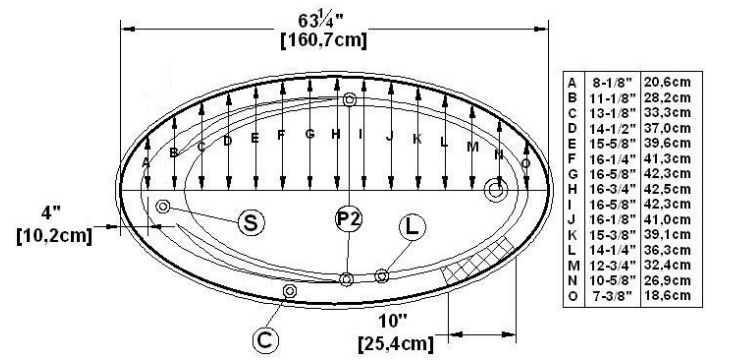

Specifications

Capacity: **45 IMP Gal. / 58.6 US Gal. / 204.5 liters**
AeroMassage™: **39 Easy Clean™ air jets**
Super AeroMassage™: **AeroMassage™ + 12 Easy Clean™ air jets**
Comfort Air™: **39 Easy Clean™ air jets**
Characteristics:

Remarks

All measures have a precision of ± 1/4" (0,63cm)
If a measure is present on one side only, part is symmetrical
*internal dimensions taken at 4" (10cm) from bath bottom
*capacity is measured by filling the bath to 1-1/2" under the overflow

Available models

Soaker ☒
Comfort Air™ ☒
AeroMassage™ ☒
Super AeroMassage™ ☒

Available recommended options

Front skirt:
Recommended drain: WOCO14 (chrome finish)
Tile flanges: unavailable
Floating remote control: Available
Linear overflow: NA