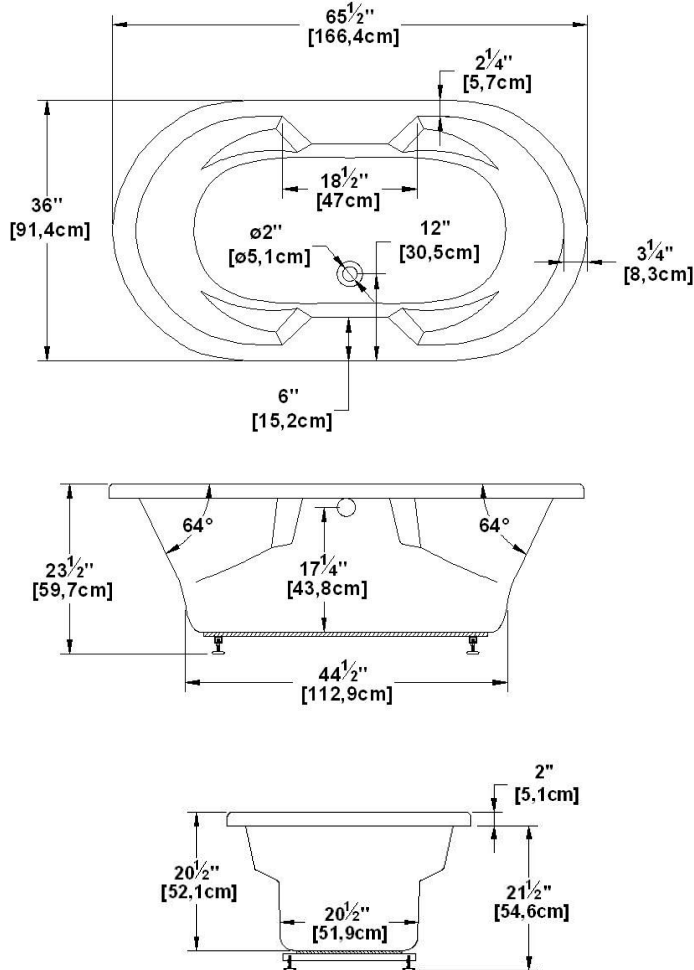

Sophia 66

Nominal dimensions: **66" x 36" x 23.5" [167.6 cm x 91.4 cm x 59.7 cm]**
 Seats : **2** Product code: **SO66**
 Lumbar support : yes Arm rests : yes

Series : **Deck mount**
 Also available in **FREESTANDING**
 Draft revision : **2017032014000**
 Low-profile available : no

Draft and specs

Specifications
Capacity: 49 IMP Gal. / 63.9 US Gal. / 222.7 liters
AeroMassage™: 38 Easy Clean™ air jets
Super AeroMassage™: AeroMassage™ + 12 Easy Clean™ air jets
Comfort Air™: 38 Easy Clean™ air jets
Characteristics:

Remarks
All measures have a precision of ± 1/4" (0,63cm)
If a measure is present on one side only, part is symmetrical
*internal dimensions taken at 4" (10cm) from bath bottom
*capacity is measured by filling the bath to 1-1/2" under the overflow