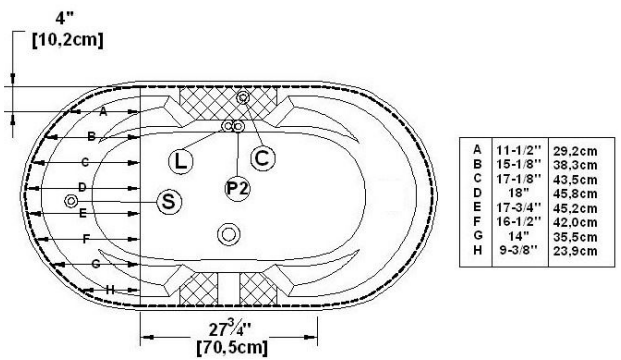

Specifications
Capacity: 49 IMP Gal. / 63.9 US Gal. / 222.7 liters
AeroMassage™: 38 Easy Clean™ air jets
Super AeroMassage™: AeroMassage™ + 12 Easy Clean™ air jets
Comfort Air™: 38 Easy Clean™ air jets
Characteristics:

Remarks
All measures have a precision of ± 1/4" (0,63cm)
If a measure is present on one side only, part is symmetrical
*internal dimensions taken at 4" (10cm) from bath bottom
*capacity is measured by filling the bath to 1-1/2" under the overflow

Available models
Soaker ☒
Comfort Air™ ☒
AeroMassage™ ☒
Super AeroMassage™ ☒

Available recommended options
Front skirt:
Recommended drain: WOCO14 (chrome finish)
Tile flanges: unavailable
Floating remote control: Available
Linear overflow: BDW114 (chrome finish)