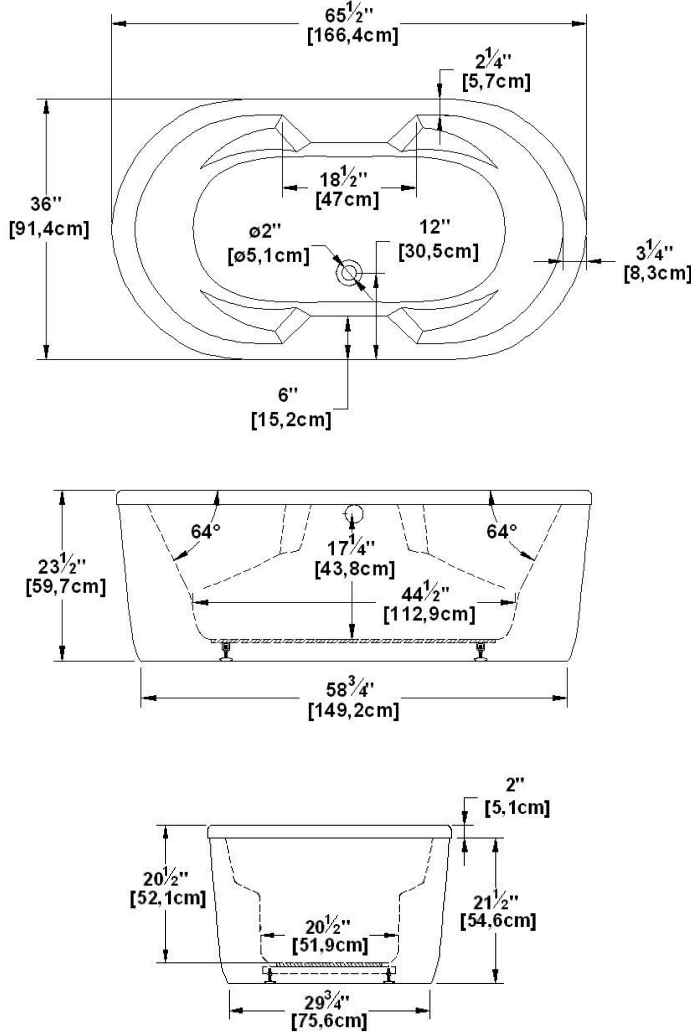

Sophia 66 Freestanding

Nominal dimensions: **66" x 36" x 23.5" [167.6 cm x 91.4 cm x 59.7 cm]**
 Seats : **2** Product code: **SO66FS**
 Lumbar support : yes Arm rests : yes

Series : **Freestanding**
 Also available in DECKMOUNT
 Draft revision : **2024050115294**
 Low-profile available : no

Draft and specs

Specifications
Capacity: 49 IMP Gal. / 63.9 US Gal. / 222.7 liters
AeroMassage™: 38 Easy Clean™ air jets
Super AeroMassage™: AeroMassage™ + 12 Easy Clean™ air jets
Comfort Air™: unavailable
Characteristics:

Remarks
All measures have a precision of ± 1/4" (0,63cm)
If a measure is present on one side only, part is symmetrical
*internal dimensions taken at 4" (10cm) from bath bottom
*capacity is measured by filling the bath to 1-1/2" under the overflow