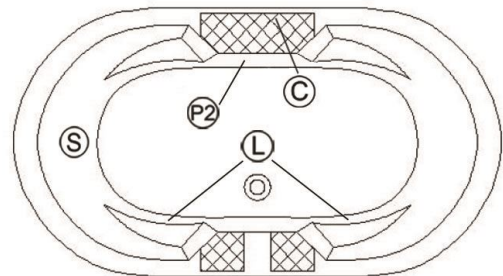

Legend	
S Blower air entry	L Chromotherapy light
P2 Grab bar	C Keypad
Recommended faucets drilling location*	Deck cut-out line - - - - -

Additional(s) note(s)
Over-flow must be installed with flexible piping.

*It is possible to install the faucets elsewhere on the product. The installer must verify that there are no piping or wires before drilling.

IMPORTANT NOTE: Specifications, dimensions and models are subject to change.
Visit our website <http://www.oceania-attitude.com> to access up-to-date dimensions and information. In all cases, information on the website is the most up-to-date.