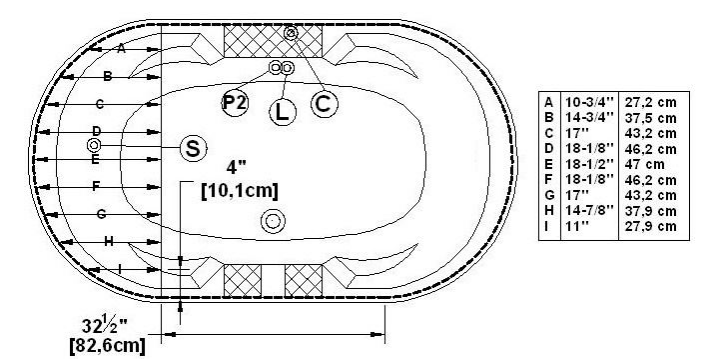

Additional(s) note(s)
Keypad not installed when ordered with remote control.

Legend	
Blower	Chromotherapy light
Grab bar	Keypad
Recommended faucets drilling location*	Deck cut-out line - - - - -

*It is possible to install the faucets elsewhere on the product. The installer must verify that there are no piping or wires before drilling.

IMPORTANT NOTE: Specifications, dimensions and models are subject to change.
Visit our website <http://www.oceania-attitude.com> to access up-to-date dimensions and information. In all cases, information on the website is the most up-to-date.