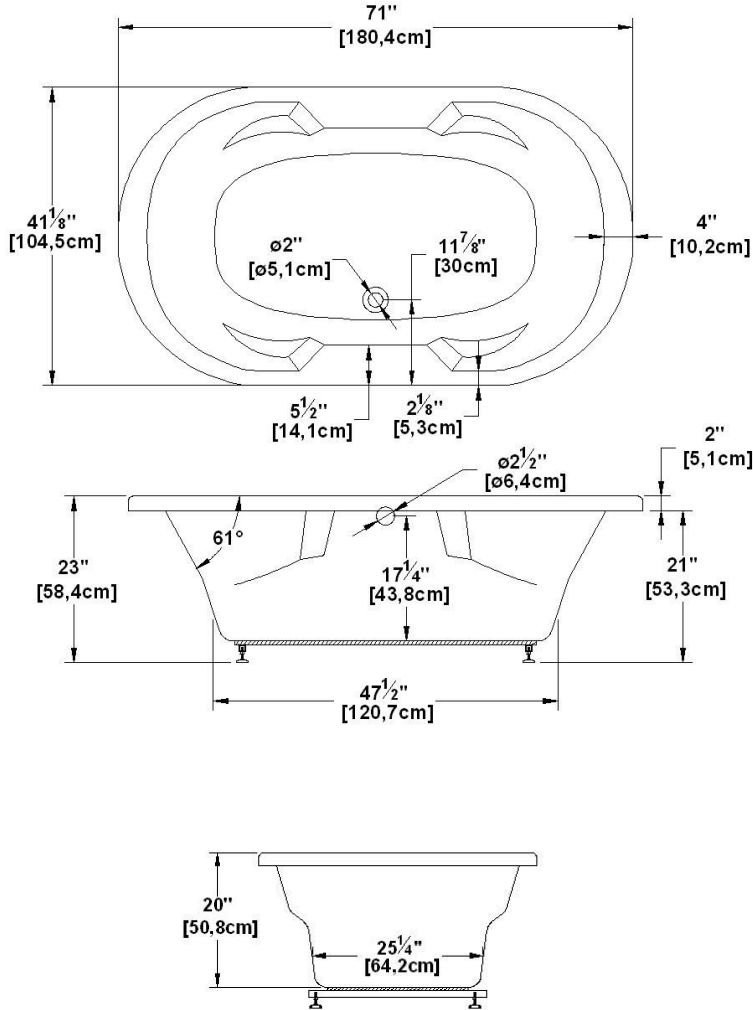

Sophia 72

Series : **Deck mount**

Nominal dimensions: **72" x 41.5" x 23" [182.9 cm x 105.4 cm x 58.4 cm]**

Seats : **2**

Product code: **S072**

Draft revision : **2023122209135**

Lumbar support : yes

Arm rests : yes

Low-profile available : no

Draft and specs

Specifications
Capacity: 51 IMP Gal. / 66.5 US Gal. / 231.8 liters
AeroMassage™: 46 Easy Clean™ air jets
Super AeroMassage™: AeroMassage™ + 12 Easy Clean™ air jets
Comfort Air™: 46 Easy Clean™ air jets
Characteristics:

Remarks
All measures have a precision of ± 1/4" (0,63cm)
If a measure is present on one side only, part is symmetrical
*internal dimensions taken at 4" (10cm) from bath bottom
*capacity is measured by filling the bath to 1-1/2" under the overflow