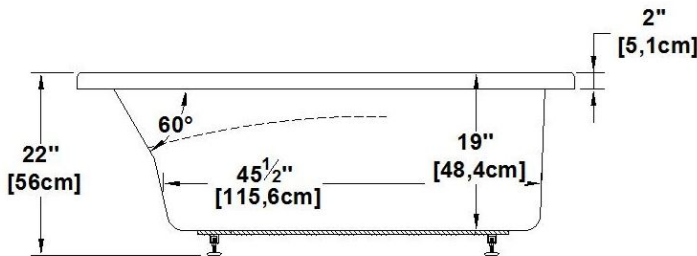

Sublime 60

Nominal dimensions: **60" x 32" x 22" [152.4 cm x 81.3 cm x 55.9 cm]**
Seats : **1** Product code: **SU6032**
Lumbar support : yes Arm rests : yes

Series : **Deck mount**
Also available in FREESTANDING
Draft revision : **2023122209141**
Low-profile available : yes

Draft and specs

Specifications
Capacity: 45 IMP Gal. / 58.6 US Gal. / 204.5 liters
AeroMassage™: 40 Easy Clean™ air jets
Super AeroMassage™: AeroMassage™ + 12 Easy Clean™ air jets
Comfort Air™: 40 Easy Clean™ air jets
Characteristics:

Remarks
All measures have a precision of ± 1/4" (0,63cm)
If a measure is present on one side only, part is symmetrical
*internal dimensions taken at 4" (10cm) from bath bottom
*capacity is measured by filling the bath to 1-1/2" under the overflow

Available models
Soaker ☒
Comfort Air™ ☒
AeroMassage™ ☒
Super AeroMassage™ ☒

Available recommended options
Front skirt: JA60
Recommended drain: WOCO14 (chrome finish)
Tile flanges: available
Floating remote control: Available
Linear overflow: BDW114 (chrome finish)

WARNING : If this bath is multiple ordered nested, its height will be about 1-1/2" (1 inch and a half) lower and will not have adjustable feet.

Additional(s) note(s)

Keypad supplied but not installed when ordered with tile flanges or remote control.

Legend	
S	Blower
L	Chromotherapy light
P2	Grab bar
C	Keypad
	Recommended faucets drilling location*
	Deck cut-out line

*It is possible to install the faucets elsewhere on the product. The installer must verify that there are no piping or wires before drilling.

IMPORTANT NOTE: Specifications, dimensions and models are subject to change.

Visit our website <http://www.oceania-attitude.com> to access up-to-date dimensions and information. In all cases, information on the website is the most up-to-date.

Head office

591, avenue des Entreprises
Theftord Mines, Quebec
CANADA G6H 4B2

Contact numbers

Phone : 1-877-332-4224
Fax : 1-866-460-4334

Internet

Web : <http://www.oceania-attitude.com>
Email : info@bainsoceania.com