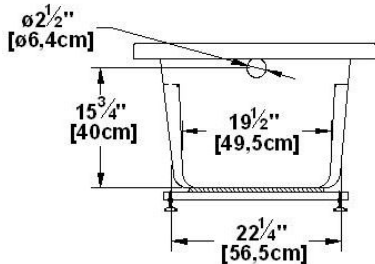

Sublime 60

Nominal dimensions: **60" x 32" x 22" [152.4 cm x 81.3 cm x 55.9 cm]**
Seats : **1** Product code: **SU6032**
Lumbar support : yes Arm rests : yes

Series : **Deck mount**
Also available in FREESTANDING
Draft revision : **2023122209141**
Low-profile available : yes

Draft and specs

Specifications
Capacity: 45 IMP Gal. / 58.6 US Gal. / 204.5 liters
AeroMassage™: 40 Easy Clean™ air jets
Super AeroMassage™: AeroMassage™ + 12 Easy Clean™ air jets
Comfort Air™: 40 Easy Clean™ air jets
Characteristics:

Remarks
All measures have a precision of ± 1/4" (0,63cm)
If a measure is present on one side only, part is symmetrical
*internal dimensions taken at 4" (10cm) from bath bottom
*capacity is measured by filling the bath to 1-1/2" under the overflow

Available models
Soaker ☒
Comfort Air™ ☒
AeroMassage™ ☒
Super AeroMassage™ ☒

Available recommended options
Front skirt: JA60
Recommended drain: WOCO14 (chrome finish)
Tile flanges: available
Floating remote control: Available
Linear overflow: BDW114 (chrome finish)

WARNING : If this bath is multiple ordered nested, its height will be about 1-1/2" (1 inch and a half) lower and will not have adjustable feet.

Additional(s) note(s)

Keypad supplied but not installed when ordered with tile flanges or remote control.

Legend	
S	Blower
L	Chromotherapy light
P2	Grab bar
C	Keypad
	Recommended faucets drilling location*
	Deck cut-out line

*It is possible to install the faucets elsewhere on the product. The installer must verify that there are no piping or wires before drilling.

IMPORTANT NOTE: Specifications, dimensions and models are subject to change.

Visit our website <http://www.oceania-attitude.com> to access up-to-date dimensions and information. In all cases, information on the website is the most up-to-date.

Head office

591, avenue des Entreprises
Theftord Mines, Quebec
CANADA G6H 4B2

Contact numbers

Phone : 1-877-332-4224
Fax : 1-866-460-4334

Internet

Web : <http://www.oceania-attitude.com>
Email : info@bainsoceania.com