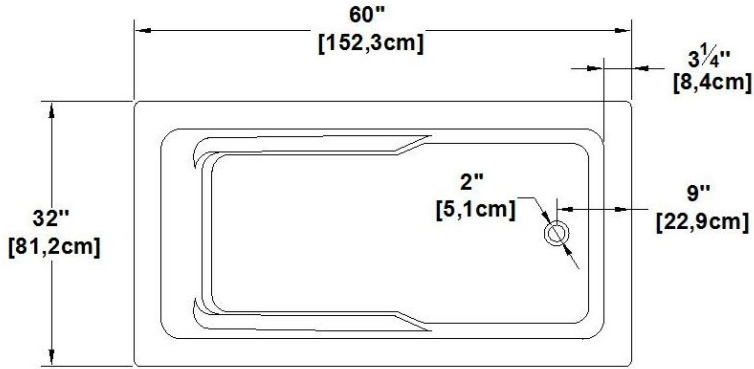

**Sublime 60**

Nominal dimensions: **60" x 32" x 22" [152.4 cm x 81.3 cm x 55.9 cm]**  
 Seats : **1** Product code: **SU6032**  
 Lumbar support : yes Arm rests : yes

Series : **Deck mount**  
 Also available in FREESTANDING  
 Draft revision : **2023122209141**  
 Low-profile available : yes

**Draft and specs**

Specifications
Capacity: <b>45 IMP Gal. / 58.6 US Gal. / 204.5 liters</b>
AeroMassage™: <b>40 Easy Clean™ air jets</b>
Super AeroMassage™: <b>AeroMassage™ + 12 Easy Clean™ air jets</b>
Comfort Air™: <b>40 Easy Clean™ air jets</b>
Characteristics:

Remarks
All measures have a precision of ± 1/4" (0,63cm)
If a measure is present on one side only, part is symmetrical
*internal dimensions taken at 4" (10cm) from bath bottom
*capacity is measured by filling the bath to 1-1/2" under the overflow