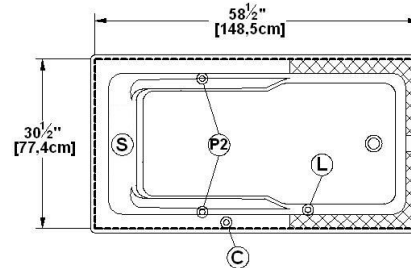

**Sublime 60**

Nominal dimensions: **60" x 32" x 22" [152.4 cm x 81.3 cm x 55.9 cm]**  
 Seats : **1** Product code: **SU6032**  
 Lumbar support : yes Arm rests : yes

Series : **Deck mount**  
 Also available in FREESTANDING  
 Draft revision : **2023122209141**  
 Low-profile available : yes

**Draft and specs**

Specifications
Capacity: <b>45 IMP Gal. / 58.6 US Gal. / 204.5 liters</b>
AeroMassage™: <b>40 Easy Clean™ air jets</b>
Super AeroMassage™: <b>AeroMassage™ + 12 Easy Clean™ air jets</b>
Comfort Air™: <b>40 Easy Clean™ air jets</b>
Characteristics:

Remarks
All measures have a precision of ± 1/4" (0,63cm)
If a measure is present on one side only, part is symmetrical
*internal dimensions taken at 4" (10cm) from bath bottom
*capacity is measured by filling the bath to 1-1/2" under the overflow