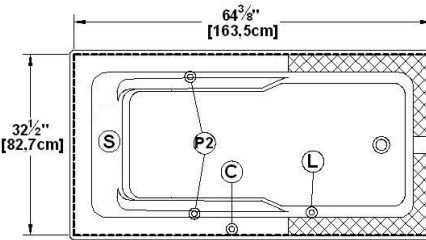

**Sublime 66**

Series : **Deck mount**

Nominal dimensions: **66" x 34" x 21" [167.6 cm x 86.4 cm x 53.3 cm]**

Seats : **1**

Product code: **SU6634**

Draft revision : **202312209154**

Lumbar support : yes

Arm rests : yes

Low-profile available : yes

**Draft and specs**

Specifications
Capacity: <b>55 IMP Gal. / 71.7 US Gal. / 250 liters</b>
AeroMassage™: <b>48 Easy Clean™ air jets</b>
Super AeroMassage™: <b>AeroMassage™ + 12 Easy Clean™ air jets</b>
Comfort Air™: <b>48 Easy Clean™ air jets</b>
Characteristics:

Remarks
All measures have a precision of ± 1/4" (0,63cm)
If a measure is present on one side only, part is symmetrical
*internal dimensions taken at 4" (10cm) from bath bottom
*capacity is measured by filling the bath to 1-1/2" under the overflow