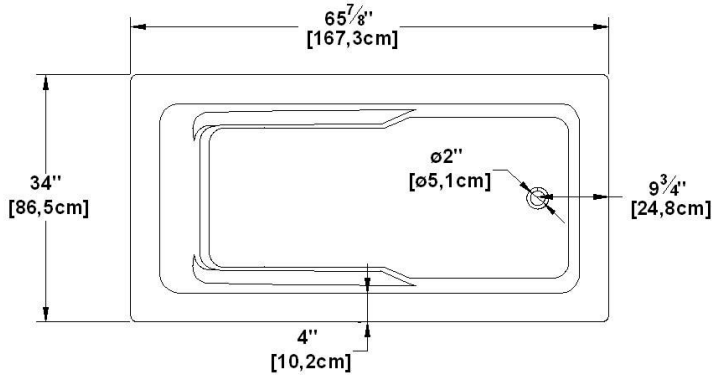

**Sublime 66**

Series : **Deck mount**

Nominal dimensions: **66" x 34" x 21" [167.6 cm x 86.4 cm x 53.3 cm]**

Seats : **1**

Product code: **SU6634**

Draft revision : **202312209154**

Lumbar support : yes

Arm rests : yes

Low-profile available : yes

**Draft and specs**

Specifications
Capacity: <b>55 IMP Gal. / 71.7 US Gal. / 250 liters</b>
AeroMassage™: <b>48 Easy Clean™ air jets</b>
Super AeroMassage™: <b>AeroMassage™ + 12 Easy Clean™ air jets</b>
Comfort Air™: <b>48 Easy Clean™ air jets</b>
Characteristics:

Remarks
All measures have a precision of ± 1/4" (0,63cm)
If a measure is present on one side only, part is symmetrical
*internal dimensions taken at 4" (10cm) from bath bottom
*capacity is measured by filling the bath to 1-1/2" under the overflow