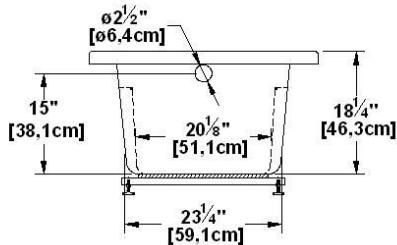

Sublime 66

Series : **Deck mount**

Nominal dimensions: **66" x 34" x 21" [167.6 cm x 86.4 cm x 53.3 cm]**

Seats : **1**

Product code: **SU6634**

Draft revision : **202312209154**

Lumbar support : yes

Arm rests : yes

Low-profile available : yes

Draft and specs

Specifications
Capacity: 55 IMP Gal. / 71.7 US Gal. / 250 liters
AeroMassage™: 48 Easy Clean™ air jets
Super AeroMassage™: AeroMassage™ + 12 Easy Clean™ air jets
Comfort Air™: 48 Easy Clean™ air jets
Characteristics:

Remarks
All measures have a precision of ± 1/4" (0,63cm)
If a measure is present on one side only, part is symmetrical
*internal dimensions taken at 4" (10cm) from bath bottom
*capacity is measured by filling the bath to 1-1/2" under the overflow

Available models
Soaker ☒
Comfort Air™ ☒
AeroMassage™ ☒
Super AeroMassage™ ☒

Available recommended options
Front skirt: JA66
Recommended drain: WOCO14 (chrome finish)
Tile flanges: available
Floating remote control: Available
Linear overflow: BDW114 (chrome finish)

WARNING : If this bath is multiple ordered nested, its height will be about 1-1/2" (1 inch and a half) lower and will not have adjustable feet.

Additional(s) note(s)

Keypad supplied but not installed when ordered with tile flanges or remote control.

Legend	
Blower	Chromotherapy light
Grab bar	Keypad
Recommended faucets drilling location*	Deck cut-out line - - - - -

*It is possible to install the faucets elsewhere on the product. The installer must verify that there are no piping or wires before drilling.

IMPORTANT NOTE: Specifications, dimensions and models are subject to change.

Visit our website <http://www.oceania-attitude.com> to access up-to-date dimensions and information. In all cases, information on the website is the most up-to-date.

Head office

591, avenue des Entreprises
Theftord Mines, Quebec
CANADA G6H 4B2

Contact numbers

Phone : 1-877-332-4224
Fax : 1-866-460-4334

Internet

Web : <http://www.oceania-attitude.com>
Email : info@bainsoceania.com