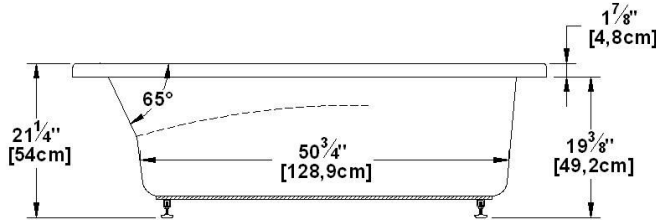

Sublime 66

Series : **Deck mount**

Nominal dimensions: **66" x 34" x 21" [167.6 cm x 86.4 cm x 53.3 cm]**

Seats : **1**

Product code: **SU6634**

Draft revision : **202312209154**

Lumbar support : yes

Arm rests : yes

Low-profile available : yes

Draft and specs

Specifications
Capacity: 55 IMP Gal. / 71.7 US Gal. / 250 liters
AeroMassage™: 48 Easy Clean™ air jets
Super AeroMassage™: AeroMassage™ + 12 Easy Clean™ air jets
Comfort Air™: 48 Easy Clean™ air jets
Characteristics:

Remarks
All measures have a precision of ± 1/4" (0,63cm)
If a measure is present on one side only, part is symmetrical
*internal dimensions taken at 4" (10cm) from bath bottom
*capacity is measured by filling the bath to 1-1/2" under the overflow

Available models
Soaker ☒
Comfort Air™ ☒
AeroMassage™ ☒
Super AeroMassage™ ☒

Available recommended options
Front skirt: JA66
Recommended drain: WOCO14 (chrome finish)
Tile flanges: available
Floating remote control: Available
Linear overflow: BDW114 (chrome finish)

WARNING : If this bath is multiple ordered nested, its height will be about 1-1/2" (1 inch and a half) lower and will not have adjustable feet.

Additional(s) note(s)

Keypad supplied but not installed when ordered with tile flanges or remote control.

Legend	
Blower	Chromotherapy light
Grab bar	Keypad
Recommended faucets drilling location*	Deck cut-out line - - - - -

*It is possible to install the faucets elsewhere on the product. The installer must verify that there are no piping or wires before drilling.

IMPORTANT NOTE: Specifications, dimensions and models are subject to change.

Visit our website <http://www.oceania-attitude.com> to access up-to-date dimensions and information. In all cases, information on the website is the most up-to-date.

Head office

591, avenue des Entreprises
Theftord Mines, Quebec
CANADA G6H 4B2

Contact numbers

Phone : 1-877-332-4224
Fax : 1-866-460-4334

Internet

Web : <http://www.oceania-attitude.com>
Email : info@bainsoceania.com