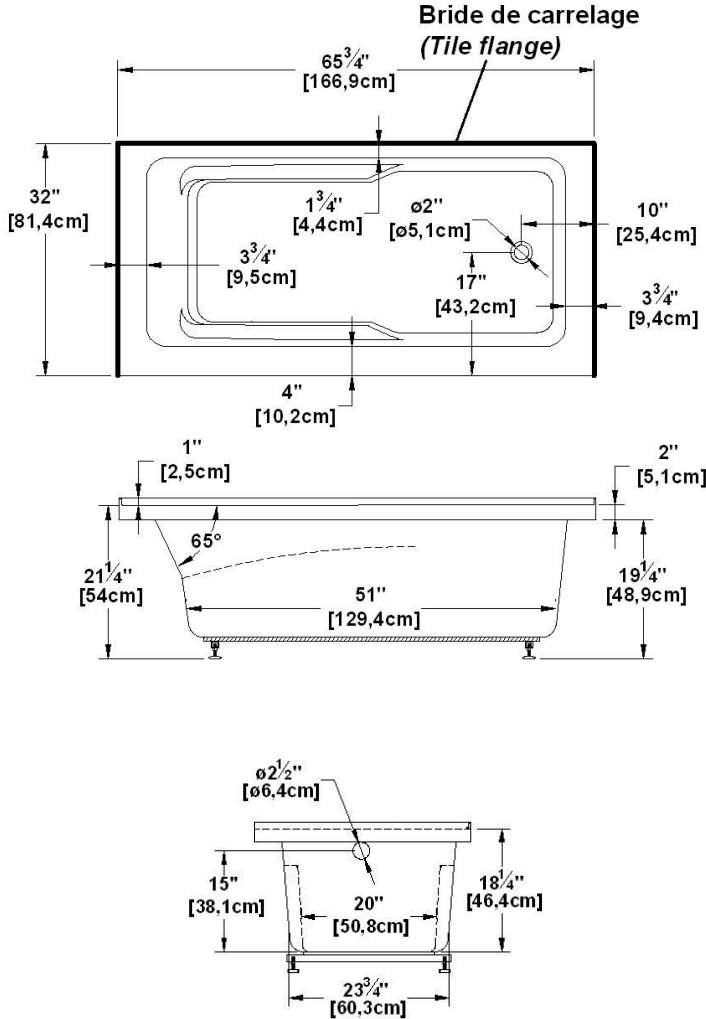

Sublime 6632 (right hand drain)

Series : **Alcove**

Nominal dimensions: **66" x 32" x 21.5" [167.6 cm x 81.3 cm x 54.6 cm]**

Seats : **1**

Product code: **SU6632R**

Draft revision : **2023122209153**

Lumbar support : yes Arm rests : yes Undermount : no Low-profile available : no

Draft and specs

Specifications
Capacity: 46 IMP Gal. / 59.9 US Gal. / 209.1 liters
AeroMassage™: 40 Easy Clean™ air jets
Super AeroMassage™: AeroMassage™ + 12 Easy Clean™ air jets
Characteristics: Integrated tile flanges on 3 sides

Remarks
All measures have a precision of ± 1/4" (0,63cm)
If a measure is present on one side only, part is symmetrical
*internal dimensions taken at 4" (10cm) from bath bottom
*capacity is measured by filling the bath to 1-1/2" under the overflow

WARNING : If this bath is multiple ordered nested, its height will be about 1-1/2" (1 inch and a half) lower and will not have adjustable feet.

Additional(s) note(s)

Integrated acrylic tile flanges.

Legend	
S	Blower
L	Chromatherapy light
P2	Grab bar
C	Keypad
	Recommended faucets drilling location*
	Deck cut-out line