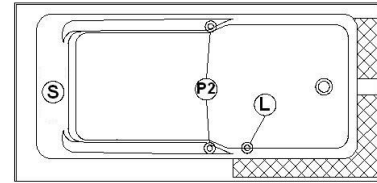

WARNING : If this bath is multiple ordered nested, its height will be about 1-1/2" (1 inch and a half) lower and will not have adjustable feet.

Additional(s) note(s)

Integrated acrylic tile flanges.

Legend	
S	Blower
L	Chromatherapy light
P2	Grab bar
C	Keypad
	Recommended faucets drilling location*
	Deck cut-out line

*It is possible to install the faucets elsewhere on the product. The installer must verify that there are no piping or wires before drilling.

IMPORTANT NOTE: Specifications, dimensions and models are subject to change.

Visit our website <http://www.oceania-attitude.com> to access up-to-date dimensions and information. In all cases, information on the website is the most up-to-date.

Head office

591, avenue des Entreprises
Theftford Mines, Quebec
CANADA G6H 4B2

Contact numbers

Phone : 1-877-332-4224
Fax : 1-866-460-4334

Internet

Web : <http://www.oceania-attitude.com>
Email : info@bainsoceania.com