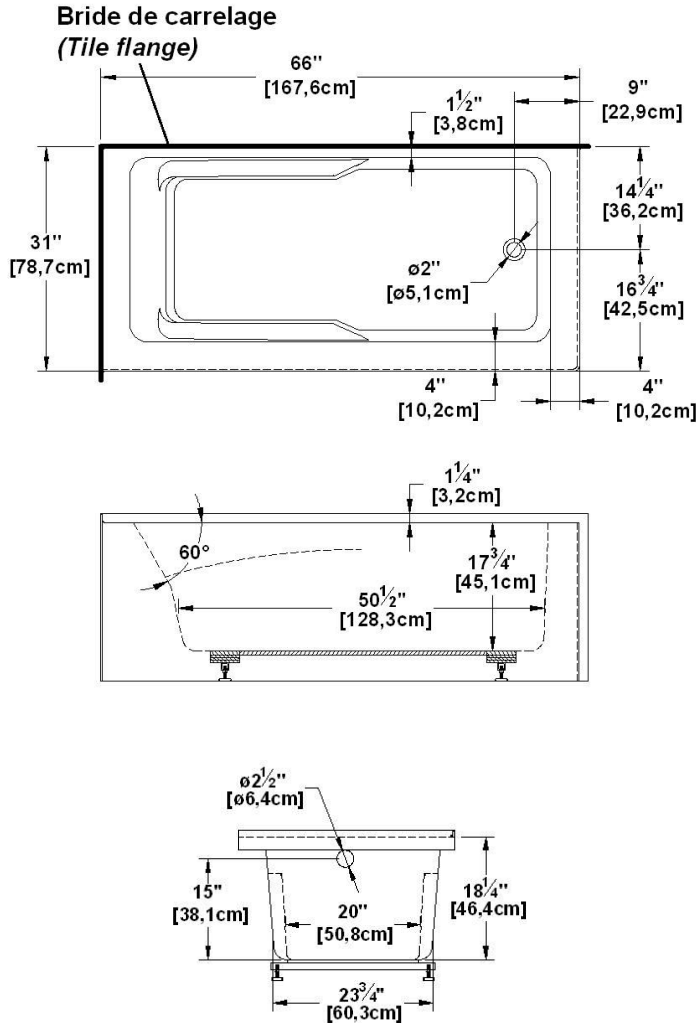

Sublime 6632 (left hand drain)

Series : **Alcove**

Nominal dimensions: **66" x 32" x 21.5" [167.6 cm x 81.3 cm x 54.6 cm]**

Seats : **1**

Product code: **SU6632L**

Draft revision : **2023122209151**

Lumbar support : yes

Arm rests : yes

Low-profile available : no

Draft and specs

Specifications
Capacity: 46 IMP Gal. / 59.9 US Gal. / 209.1 liters
AeroMassage™: 40 Easy Clean™ air jets
Super AeroMassage™: AeroMassage™ + 12 Easy Clean™ air jets
Comfort Air™: 40 Easy Clean™ air jets
Characteristics: Integrated tile flanges on 3 sides

Remarks
All measures have a precision of ± 1/4" (0,63cm)
If a measure is present on one side only, part is symmetrical
*internal dimensions taken at 4" (10cm) from bath bottom
*capacity is measured by filling the bath to 1-1/2" under the overflow