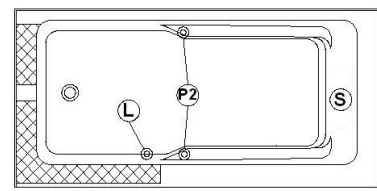

WARNING : If this bath is multiple ordered nested, its height will be about 1-1/2" (1 inch and a half) lower and will not have adjustable feet.

Additional(s) note(s)
Integrated acrylic tile flanges.

Legend	
S	Blower
L	Chromotherapy light
P2	Grab bar
C	Keypad
	Recommended faucets drilling location*
Deck cut-out line - - - - -	

*It is possible to install the faucets elsewhere on the product. The installer must verify that there are no piping or wires before drilling.

IMPORTANT NOTE: Specifications, dimensions and models are subject to change.
Visit our website <http://www.oceania-attitude.com> to access up-to-date dimensions and information. In all cases, information on the website is the most up-to-date.