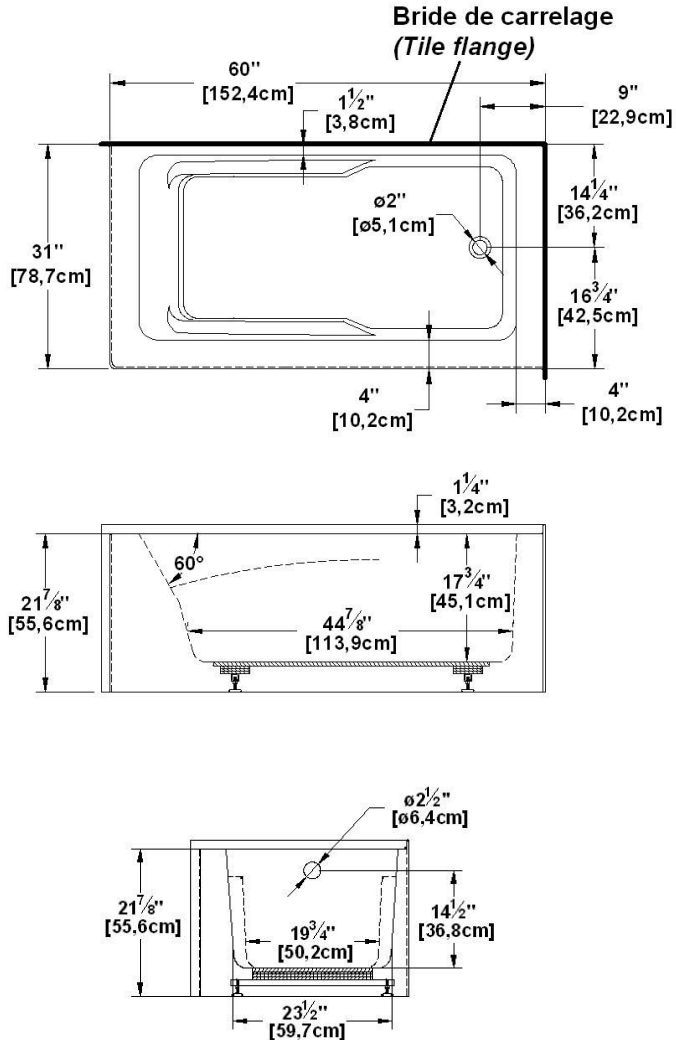

Suite 6031 R-SFL - Right hand drain, 2 Skirts (Front and Left)

Series : **Authentik Signature**

Nominal dimensions: **60" x 31" x 22" [152.4 cm x 78.7 cm x 55.9 cm]**

Seats : **1**

Product code: **SU6031R-SFL**

Draft revision : **2023122210115**

Lumbar support : yes

Arm rests : yes

Low-profile available : no

Draft and specs

Specifications
Capacity: 40 IMP Gal. / 52.1 US Gal. / 181.8 liters
AeroMassage™: 40 Easy Clean™ air jets
Super AeroMassage™: AeroMassage™ + 12 Easy Clean™ air jets
Comfort Air™: 40 Easy Clean™ air jets
Characteristics: 2 integrated skirts

Remarks
All measures have a precision of ± 1/4" (0,63cm)
If a measure is present on one side only, part is symmetrical
*internal dimensions taken at 4" (10cm) from bath bottom
*capacity is measured by filling the bath to 1-1/2" under the overflow