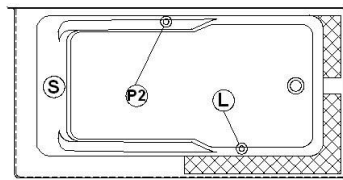

Additional(s) note(s)

Integrated acrylic tile flanges.

Legend	
S	Blower
L	Chromotherapy light
P2	Grab bar
C	Keypad
	Recommended faucets drilling location*
	Deck cut-out line

*It is possible to install the faucets elsewhere on the product. The installer must verify that there are no piping or wires before drilling.

IMPORTANT NOTE: Specifications, dimensions and models are subject to change.

Visit our website <http://www.oceania-attitude.com> to access up-to-date dimensions and information. In all cases, information on the website is the most up-to-date.

Head office

591, avenue des Entreprises
Theftord Mines, Quebec
CANADA G6H 4B2

Contact numbers

Phone : 1-877-332-4224
Fax : 1-866-460-4334

Internet

Web : <http://www.oceania-attitude.com>
Email : info@bainsoceania.com