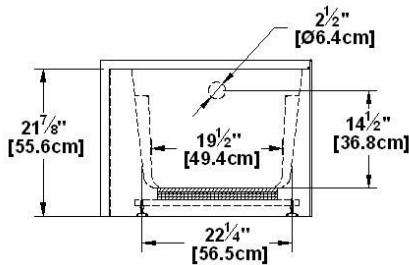

Suite 6631 R-SFR - Right hand drain, 2 Skirts (Front and Right)

Series : **Authentik Signature**

Nominal dimensions: **66" x 31" x 22" [167.6 cm x 78.7 cm x 55.9 cm]**

Seats : **1**

Product code: **SU6631R-SFR**

Draft revision : **2023122210424**

Lumbar support : yes

Arm rests : yes

Low-profile available : no

Draft and specs

Specifications
Capacity: 44 IMP Gal. / 57.3 US Gal. / 200 liters
AeroMassage™: 40 Easy Clean™ air jets
Super AeroMassage™: AeroMassage™ + 12 Easy Clean™ air jets
Comfort Air™: 40 Easy Clean™ air jets
Characteristics: 2 integrated skirts

Remarks
All measures have a precision of ± 1/4" (0,63cm)
If a measure is present on one side only, part is symmetrical
*internal dimensions taken at 4" (10cm) from bath bottom
*capacity is measured by filling the bath to 1-1/2" under the overflow