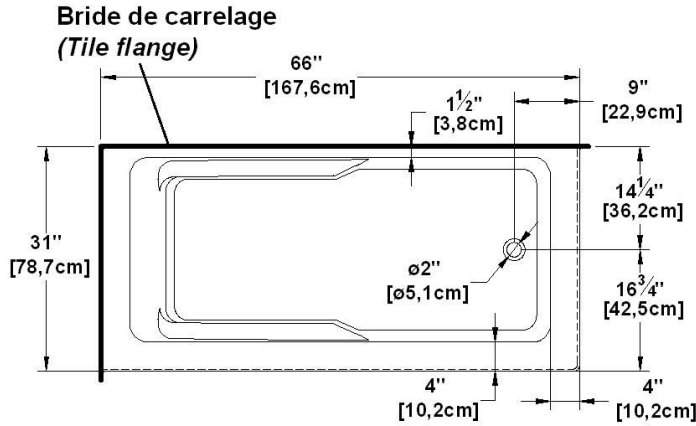

Suite 6631 R-SFR - Right hand drain, 2 Skirts (Front and Right)

Series : **Authentik Signature**

Nominal dimensions: **66" x 31" x 22" [167.6 cm x 78.7 cm x 55.9 cm]**

Seats : **1**

Product code: **SU6631R-SFR**

Draft revision : **2023122210424**

Lumbar support : yes

Arm rests : yes

Low-profile available : no

Draft and specs

Specifications
Capacity: 44 IMP Gal. / 57.3 US Gal. / 200 liters
AeroMassage™: 40 Easy Clean™ air jets
Super AeroMassage™: AeroMassage™ + 12 Easy Clean™ air jets
Comfort Air™: 40 Easy Clean™ air jets
Characteristics: 2 integrated skirts

Remarks
All measures have a precision of ± 1/4" (0,63cm)
If a measure is present on one side only, part is symmetrical
*internal dimensions taken at 4" (10cm) from bath bottom
*capacity is measured by filling the bath to 1-1/2" under the overflow