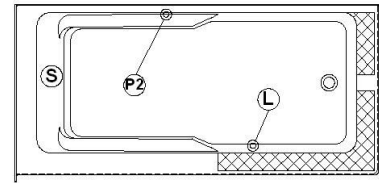

Suite 6631 R-SFR - Right hand drain, 2 Skirts (Front and Right)

Series : **Authentik Signature**

Nominal dimensions: **66" x 31" x 22" [167.6 cm x 78.7 cm x 55.9 cm]**

Seats : **1**

Product code: **SU6631R-SFR**

Draft revision : **2023122210424**

Lumbar support : yes

Arm rests : yes

Low-profile available : no

Draft and specs

Specifications
Capacity: 44 IMP Gal. / 57.3 US Gal. / 200 liters
AeroMassage™: 40 Easy Clean™ air jets
Super AeroMassage™: AeroMassage™ + 12 Easy Clean™ air jets
Comfort Air™: 40 Easy Clean™ air jets
Characteristics: 2 integrated skirts

Remarks
All measures have a precision of ± 1/4" (0,63cm)
If a measure is present on one side only, part is symmetrical
*internal dimensions taken at 4" (10cm) from bath bottom
*capacity is measured by filling the bath to 1-1/2" under the overflow