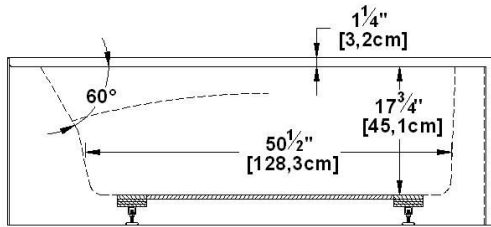

Suite 6631 R-SFR - Right hand drain, 2 Skirts (Front and Right)

Series : **Authentik Signature**

Nominal dimensions: **66" x 31" x 22" [167.6 cm x 78.7 cm x 55.9 cm]**

Seats : **1**

Product code: **SU6631R-SFR**

Draft revision : **2023122210424**

Lumbar support : yes

Arm rests : yes

Low-profile available : no

Draft and specs

Specifications
Capacity: 44 IMP Gal. / 57.3 US Gal. / 200 liters
AeroMassage™: 40 Easy Clean™ air jets
Super AeroMassage™: AeroMassage™ + 12 Easy Clean™ air jets
Comfort Air™: 40 Easy Clean™ air jets
Characteristics: 2 integrated skirts

Remarks
All measures have a precision of ± 1/4" (0,63cm)
If a measure is present on one side only, part is symmetrical
*internal dimensions taken at 4" (10cm) from bath bottom
*capacity is measured by filling the bath to 1-1/2" under the overflow